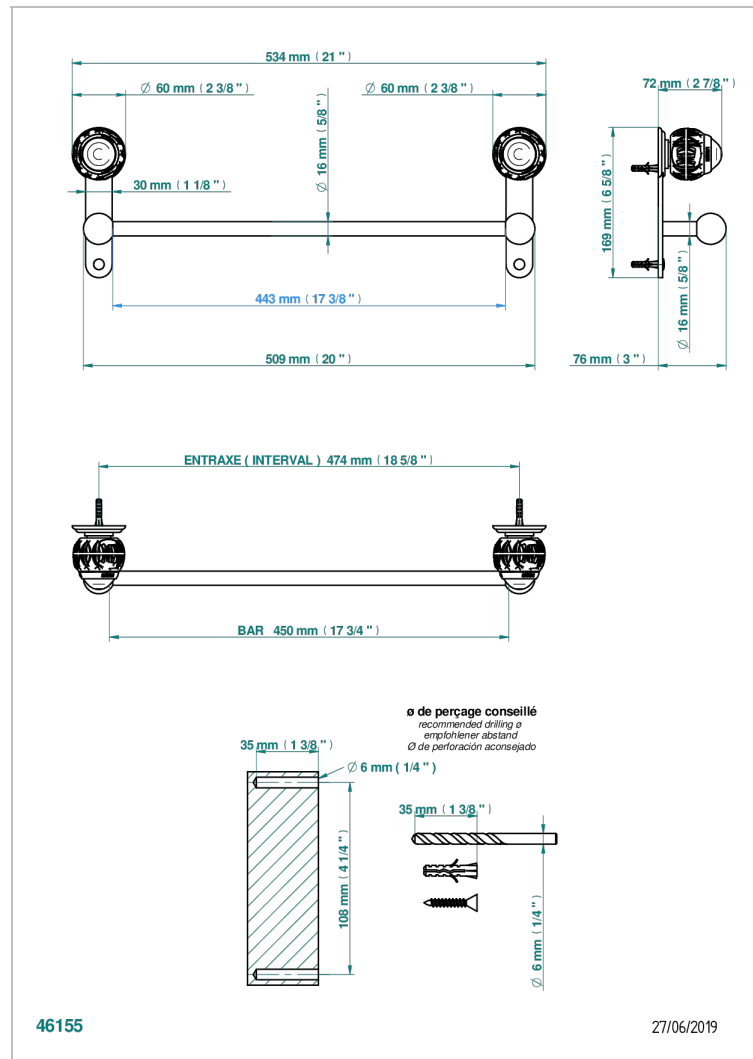

PANTHERE CRISTAL NEGRO

A2K-514/45

Single towel rail, fixed rail, length: 450 mm

THG[®]
PARIS

CARACTERÍSTICAS

- Panthère cristal negro
- Single towel rail, fixed rail, length: 450 mm

ACABADOS DISPONIBLES

Bronce claro - D01
Cerámica negra mate - D30
Cobre viejo mate - H07
Cromo - A02
Cromo / dorado - G02
Cromo mate - C02