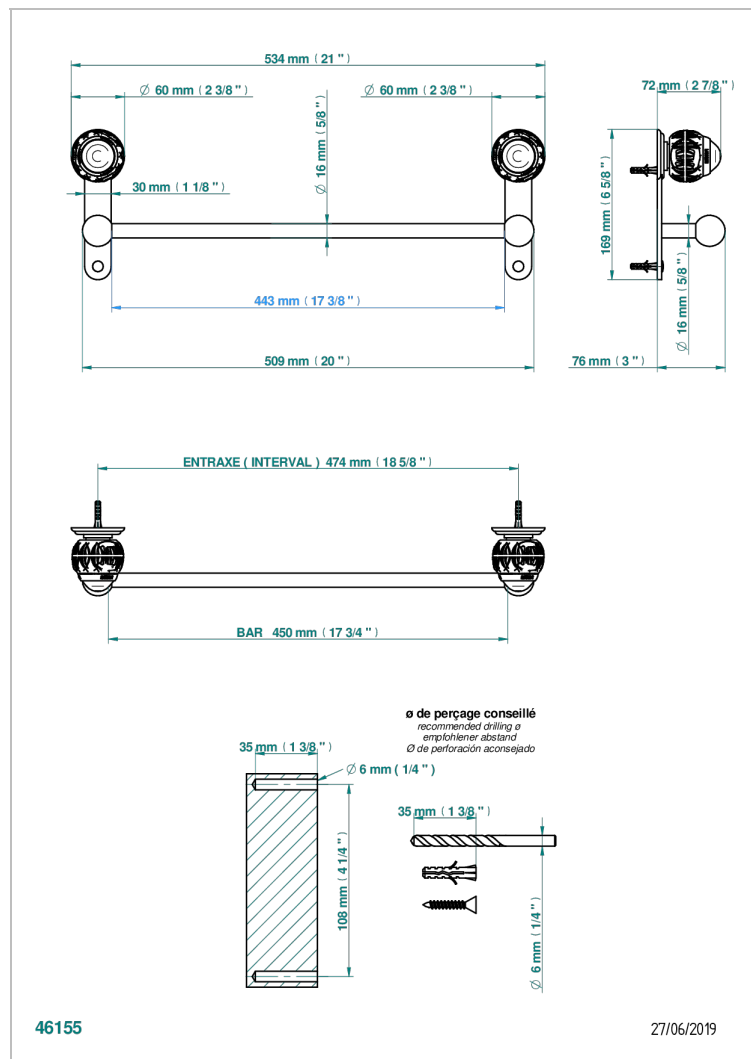

PANTHERE BLACK CRYSTAL

A2K-514/45

Towel bar, 18" long

THG
PARIS

CHARACTERISTIC

- Panthère Black crystal
- Towel bar, 18" long

AVAILABLE FINITIONS

Black ceram - D30
Blush PVD - H62
Brass color PVD - H49
Brown bronze color PVD - F33
Chrome polished - A02
Chrome polished / gold polished - G02