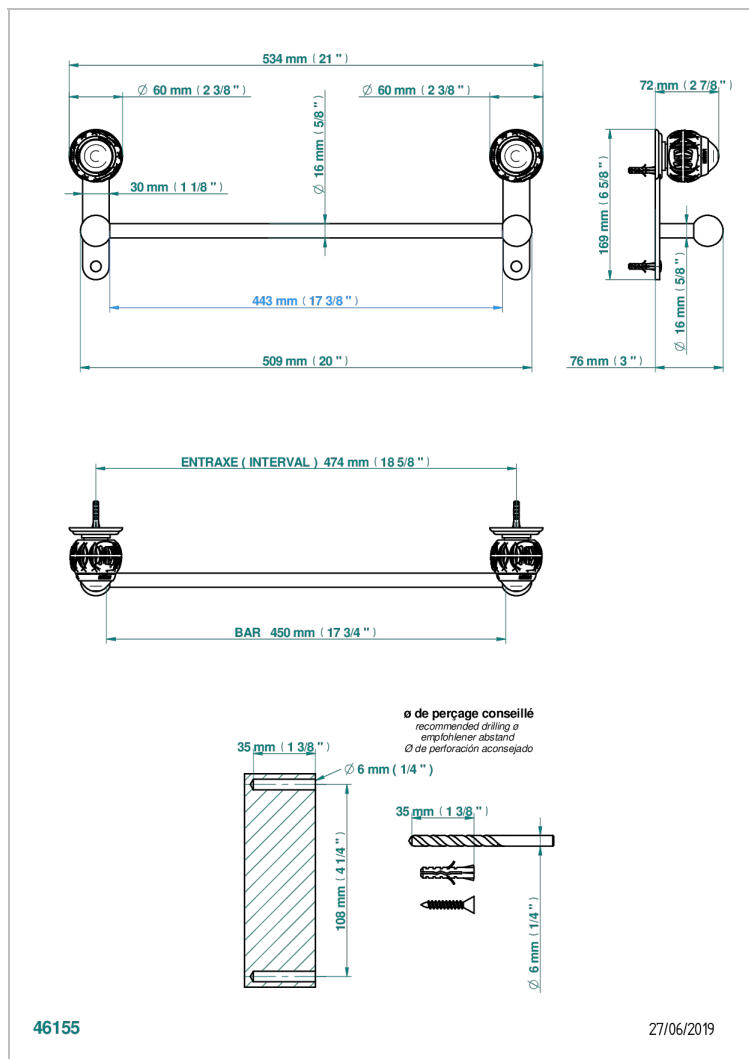

PANTHERE BLACK CRYSTAL

A2K-514/45

Single towel rail, fixed rail, length: 450 mm

CHARACTERISTIC

- Panthère Black crystal
- Single towel rail, fixed rail, length: 450 mm

AVAILABLE FINITIONS

Antique nickel - H28
Black ceram - D30
Blush PVD - H62
Brass color PVD - H49
Brown bronze color PVD - F33
Gold color PVD - H52