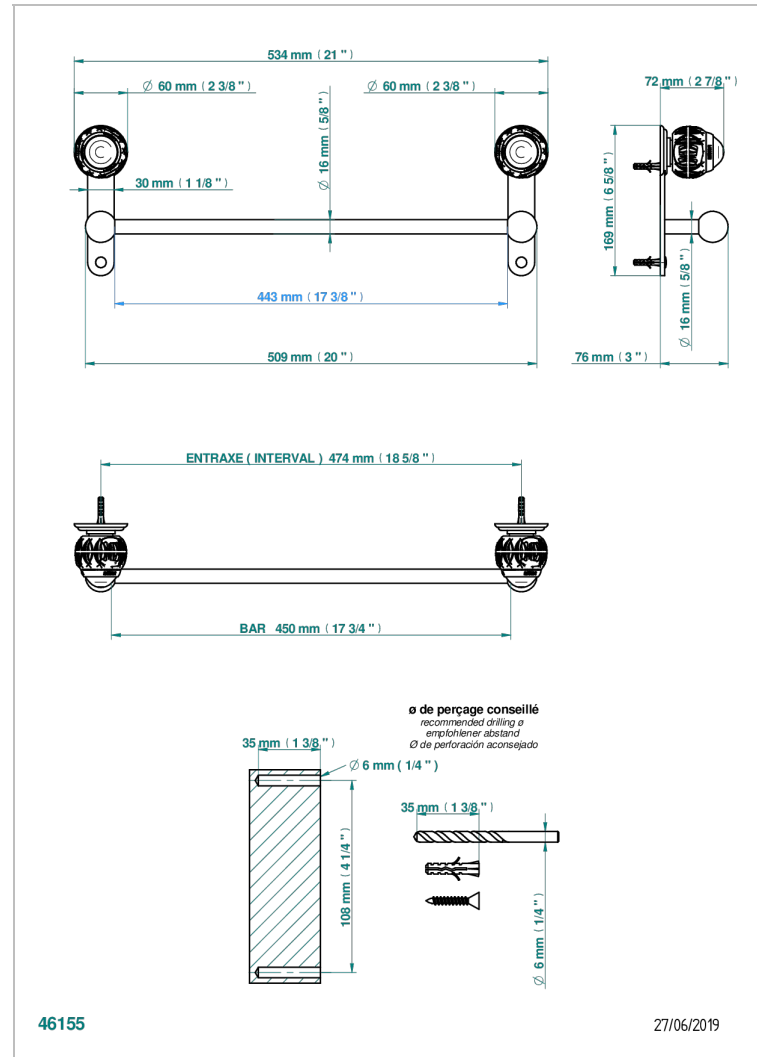

PANTHERE CRISTAL NEGRO

A2K-514/45

Single towel rail, fixed rail, length: 450 mm

THG[®]
PARIS

46155

27/06/2019

CARACTERÍSTICAS

- Panthère cristal negro
- Single towel rail, fixed rail, length: 450 mm