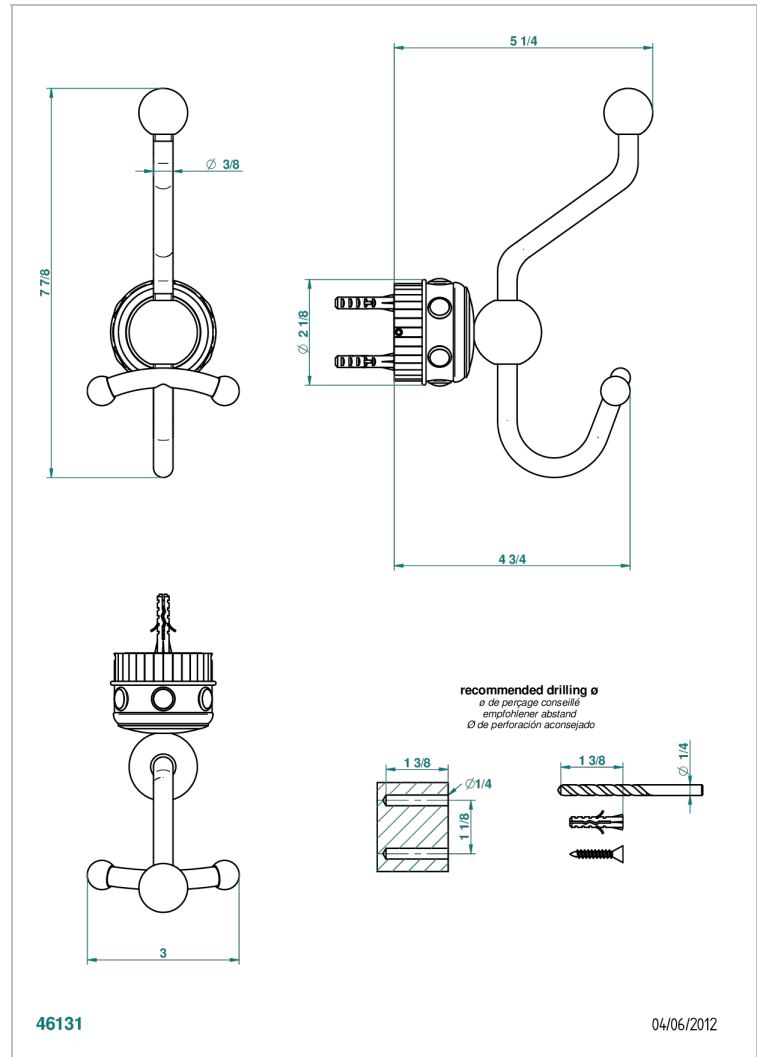

# TROCADERO MALACHITE

U7A-510A

Double robe hook

## CHARACTERISTIC

- Trocadéro Malachite
- Double robe hook