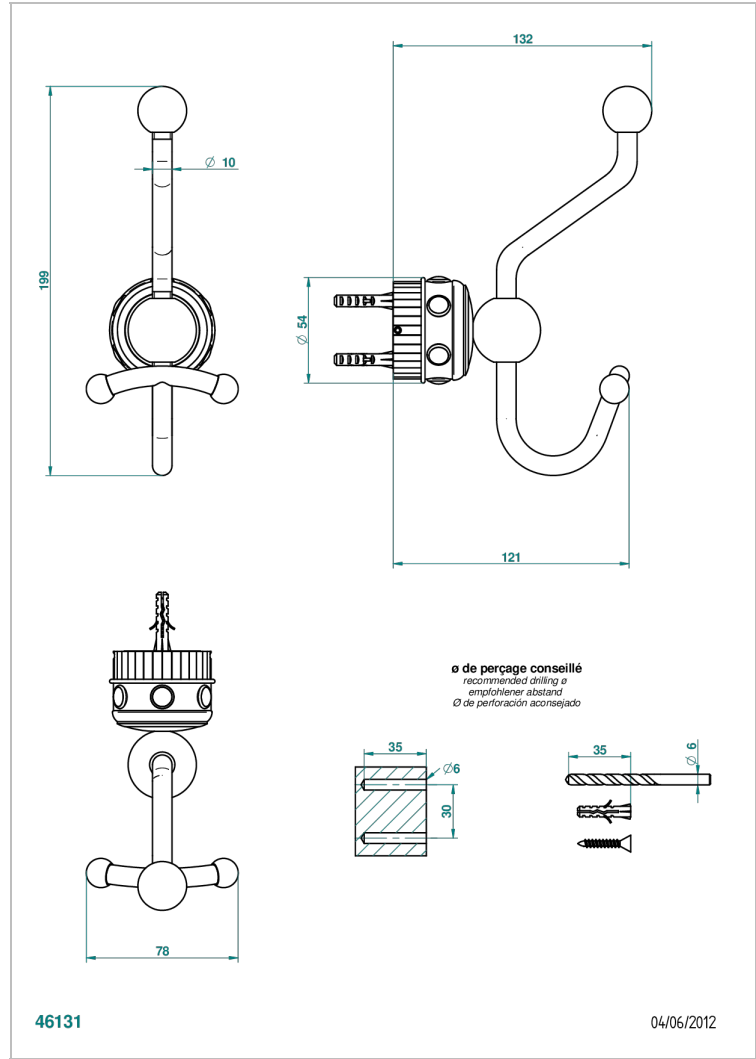

TROCADERO MALACHITE

U7A-510A

Double robe hook

THG[®]
PARIS

CHARACTERISTIC

- Trocadéro Malachite
- Double robe hook

AVAILABLE FINITIONS

Antique nickel - H28
Black ceram - D30
Blush PVD - H62
Brass color PVD - H49
Brown bronze color PVD - F33
Gold color PVD - H52