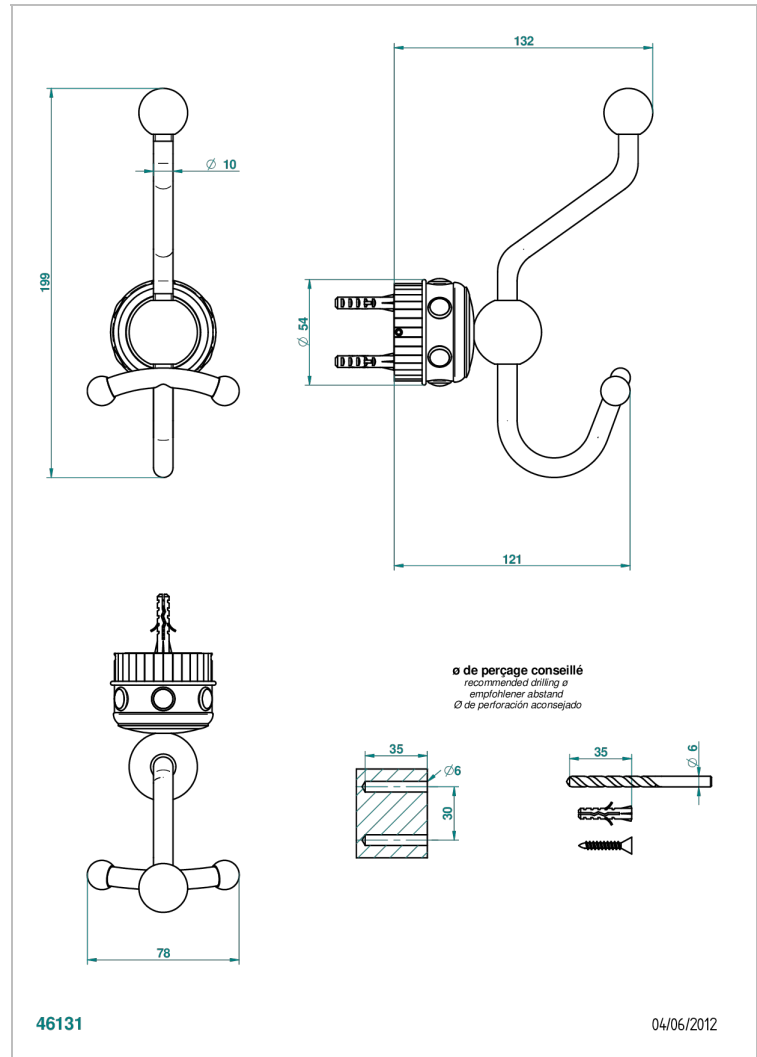

TROCADERO, MALACHIT

U7A-510A

Doppelter Bademantelhaken

THG[®]
PARIS

EIGENSCHAFTEN

- Trocadero, Malachit
- Doppelter Bademantelhaken

VERFÜGBARE OBERFLÄCHEN

Altnickel - H28
Blassgold - F30
Blassgold matt unlackiert - F31
Chrom - A02
Chrom / gold - G02
Chrom matt - C02

Gold - F01
Gold matt - F07
Mattschwarz keramik - D30
Nickel matt - C01
Pvd blush - H62
Pvd blush matt - H60

Pvd bronze braun - F33
Pvd bronze braun matt - F34
Pvd gold - H52
Pvd gold matt - H53
Pvd graphite - H64
Pvd graphite matt - H65

Pvd messing - H49
Pvd messing matt - H50
Pvd nickel - H55
Pvd nickel matt - H56
Pvd umber - H66
Pvd umber matt - H67

Silbernickel - B01