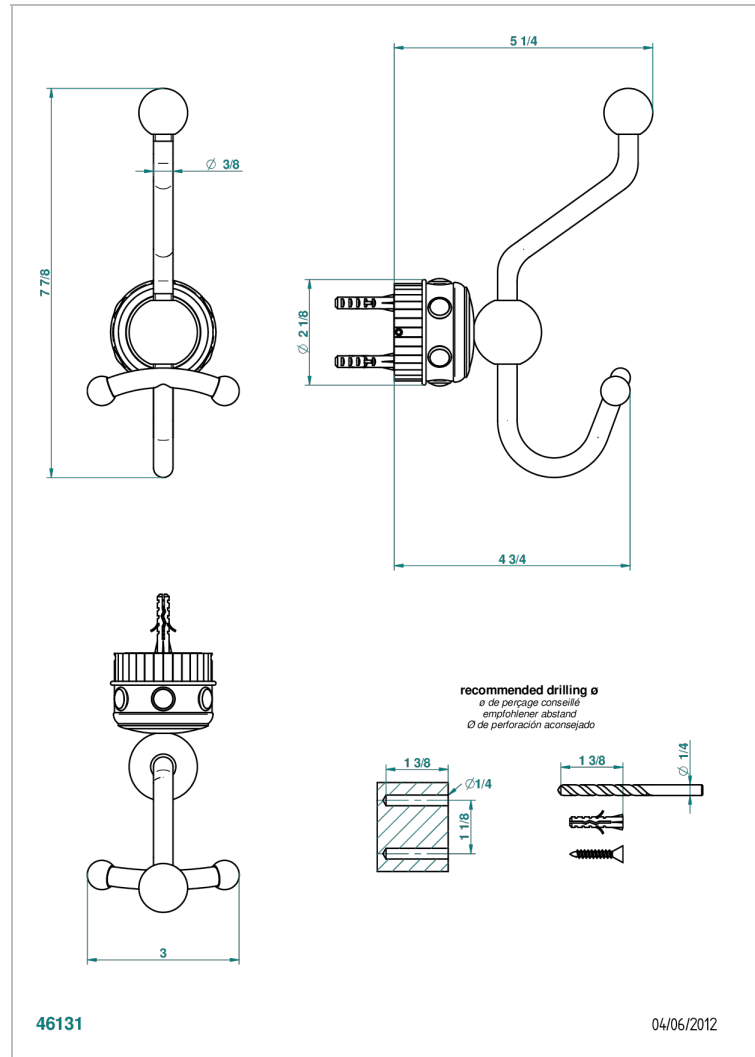

TROCADERO MALACHITE

U7A-510A

Double robe hook

THG[®]
PARIS

CHARACTERISTIC

- Trocadero Malachite
- Double robe hook

AVAILABLE FINITIONS

Antique nickel - H28
Black ceram - D30
Blush PVD - H62
Brass color PVD - H49
Brown bronze color PVD - F33
Gold color PVD - H52