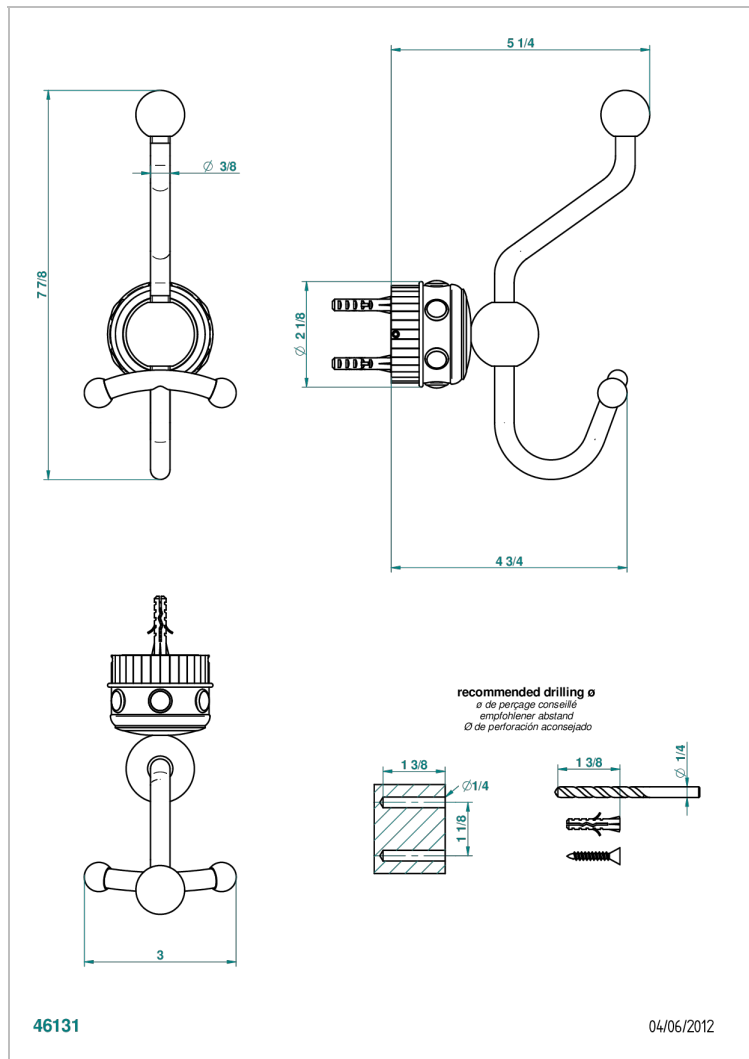

TROCADERO MALACHITE

U7A-510A

双人浴衣架

THG[®]
PARIS

特色

- Trocadero Malachite
- 双人浴衣架

可选饰面

Black ceram - D30
 Blush PVD - H62
 Graphite PVD - H64
 Matt Umber PVD - H67
 Matt blush PVD - H60
 Matt graphite PVD - H65