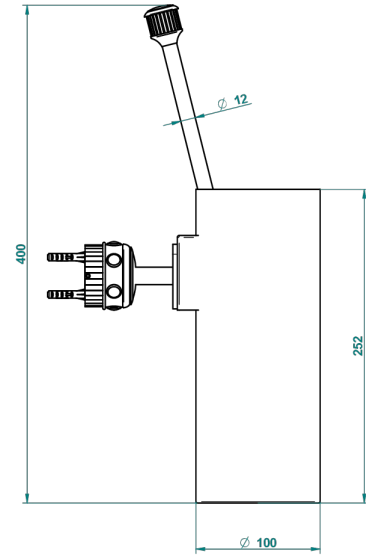

TROCADERO MALACHITE

U7A-4720

Wall mounted toilet brush holder

THG®
PARIS

46127

10/11/2015

CHARACTERISTIC

- Trocadéro Malachite
- Wall mounted toilet brush holder

AVAILABLE FINITIONS

Black ceram - D30
Blush PVD - H62
Brass color PVD - H49
Brown bronze color PVD - F33
Chrome polished - A02
Chrome polished / gold polished - G02

Gold color PVD - H52
Gold mat - F07
Gold polished - F01
Graphite PVD - H64
Matt Umber PVD - H67
Matt blush PVD - H60

Matt brass color PVD - H50
Matt brown bronze color PVD - F34
Matt chrome (American satin) - C02
Matt gold color PVD - H53
Matt graphite PVD - H65
Matt nickel (American satin) - C01

Matt nickel color PVD - H56
Nickel antique / Sovereign - H28
Nickel color PVD - H55
Nickel polished - B01
Soft gold - F30
Soft matt gold - F31

Umber PVD - H66