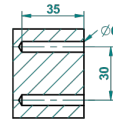

TROCADERO MALACHITE

U7A-4720

Wall mounted toilet brush holder

THG®
PARIS

46127

10/11/2015

CHARACTERISTIC

- Trocadéro Malachite
- Wall mounted toilet brush holder

AVAILABLE FINITIONS

Black ceram - D30
Blush PVD - H62
Brass color PVD - H49
Brown bronze color PVD - F33
Chrome polished - A02
Chrome polished / gold polished - G02

Gold color PVD - H52
Gold mat - F07
Gold polished - F01
Graphite PVD - H64
Matt Umber PVD - H67
Matt blush PVD - H60

Matt brass color PVD - H50
Matt brown bronze color PVD - F34
Matt chrome (American satin) - C02
Matt gold color PVD - H53
Matt graphite PVD - H65
Matt nickel (American satin) - C01

Matt nickel color PVD - H56
Nickel antique / Sovereign - H28
Nickel color PVD - H55
Nickel polished - B01
Soft gold - F30
Soft matt gold - F31

Umber PVD - H66