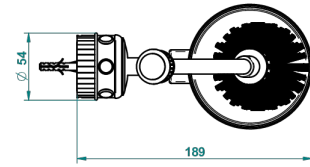

TROCADERO MALACHITE

U7A-4720

Wall mounted toilet brush holder

THG®
PARIS

46127

10/11/2015

CHARACTERISTIC

- Trocadéro Malachite
- Wall mounted toilet brush holder

AVAILABLE FINITIONS

Black ceram - D30
Blush PVD - H62
Brass color PVD - H49
Brown bronze color PVD - F33
Chrome polished - A02
Chrome polished / gold polished - G02

Gold color PVD - H52
Gold mat - F07
Gold polished - F01
Graphite PVD - H64
Matt Umber PVD - H67
Matt blush PVD - H60

Matt brass color PVD - H50
Matt brown bronze color PVD - F34
Matt chrome (American satin) - C02
Matt gold color PVD - H53
Matt graphite PVD - H65
Matt nickel (American satin) - C01

Matt nickel color PVD - H56
Nickel antique / Sovereign - H28
Nickel color PVD - H55
Nickel polished - B01
Soft gold - F30
Soft matt gold - F31

Umber PVD - H66