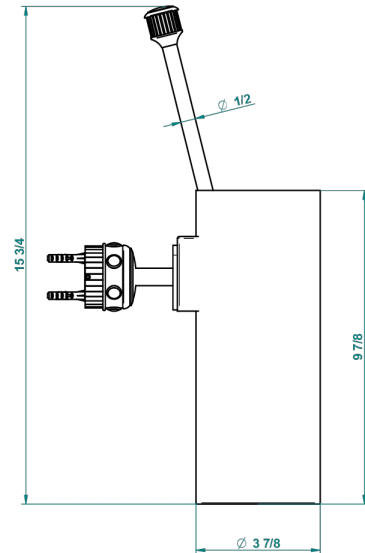

TROCADERO MALACHITE

U7A-4720

Wall mounted toilet brush holder

THG®
PARIS

46127

10/11/2015

CHARACTERISTIC

- Trocadéro Malachite
- Wall mounted toilet brush holder

AVAILABLE FINITIONS

Black ceram - D30
Blush PVD - H62
Brass color PVD - H49
Brown bronze color PVD - F33
Chrome polished - A02
Chrome polished / gold polished - G02

Gold color PVD - H52
Gold mat - F07
Gold polished - F01
Graphite PVD - H64
Matt Umber PVD - H67
Matt blush PVD - H60

Matt brass color PVD - H50
Matt brown bronze color PVD - F34
Matt chrome (American satin) - C02
Matt gold color PVD - H53
Matt graphite PVD - H65
Matt nickel (American satin) - C01

Matt nickel color PVD - H56
Nickel antique / Sovereign - H28
Nickel color PVD - H55
Nickel polished - B01
Soft gold - F30
Soft matt gold - F31

Umber PVD - H66