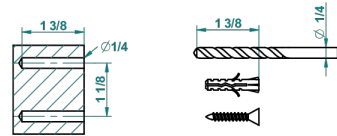

TROCADERO MALACHITE

U7A-4720

Wall mounted toilet brush holder

THG®
PARIS

46127

10/11/2015

CHARACTERISTIC

- Trocadéro Malachite
- Wall mounted toilet brush holder

AVAILABLE FINITIONS

Black ceram - D30
Blush PVD - H62
Brass color PVD - H49
Brown bronze color PVD - F33
Chrome polished - A02
Chrome polished / gold polished - G02

Gold color PVD - H52
Gold mat - F07
Gold polished - F01
Graphite PVD - H64
Matt Umber PVD - H67
Matt blush PVD - H60

Matt brass color PVD - H50
Matt brown bronze color PVD - F34
Matt chrome (American satin) - C02
Matt gold color PVD - H53
Matt graphite PVD - H65
Matt nickel (American satin) - C01

Matt nickel color PVD - H56
Nickel antique / Sovereign - H28
Nickel color PVD - H55
Nickel polished - B01
Soft gold - F30
Soft matt gold - F31

Umber PVD - H66