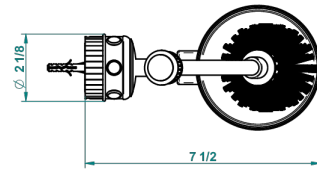

TROCADERO MALACHITE

U7A-4720

Wall mounted toilet brush holder

THG®
PARIS

46127

10/11/2015

CHARACTERISTIC

- Trocadéro Malachite
- Wall mounted toilet brush holder

AVAILABLE FINITIONS

Black ceram - D30
Blush PVD - H62
Brass color PVD - H49
Brown bronze color PVD - F33
Chrome polished - A02
Chrome polished / gold polished - G02

Gold color PVD - H52
Gold mat - F07
Gold polished - F01
Graphite PVD - H64
Matt Umber PVD - H67
Matt blush PVD - H60

Matt brass color PVD - H50
Matt brown bronze color PVD - F34
Matt chrome (American satin) - C02
Matt gold color PVD - H53
Matt graphite PVD - H65
Matt nickel (American satin) - C01

Matt nickel color PVD - H56
Nickel antique / Sovereign - H28
Nickel color PVD - H55
Nickel polished - B01
Soft gold - F30
Soft matt gold - F31

Umber PVD - H66