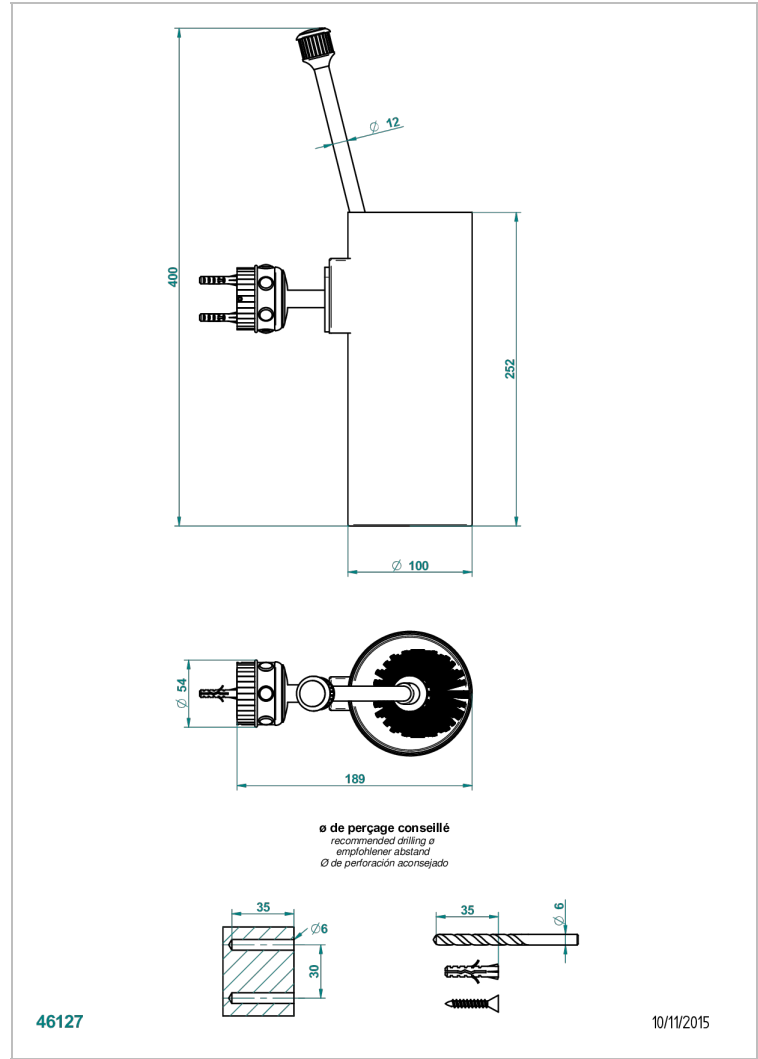

TROCADERO MALACHITE

U7A-4720

Wall mounted WC brush and holder, all metal

THG[®]
PARIS

CHARACTERISTIC

- Trocadéro Malachite
- Wall mounted WC brush and holder, all metal

AVAILABLE FINITIONS

Antique nickel - H28
Black ceram - D30
Blush PVD - H62
Brass color PVD - H49
Brown bronze color PVD - F33
Gold color PVD - H52