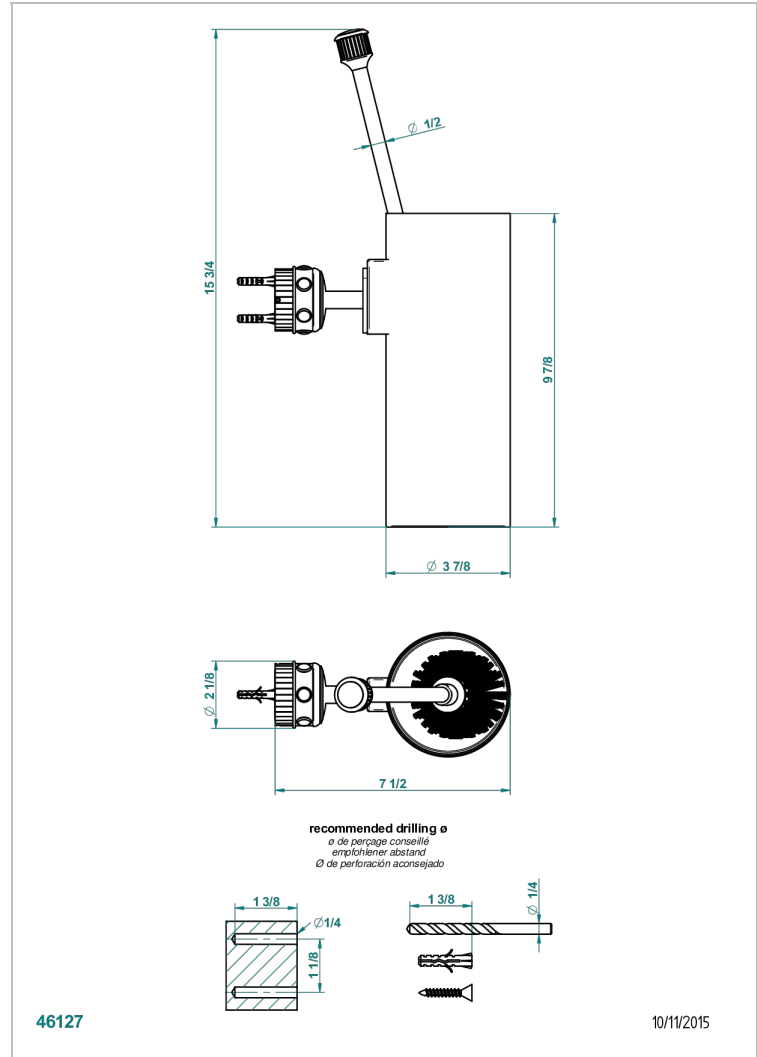

TROCADERO MALACHITE

U7A-4720

Wall mounted WC brush and holder, all metal

CHARACTERISTIC

- Trocadéro Malachite
- Wall mounted WC brush and holder, all metal

AVAILABLE FINITIONS

Antique nickel - H28
Black ceram - D30
Blush PVD - H62
Brass color PVD - H49
Brown bronze color PVD - F33
Gold color PVD - H52