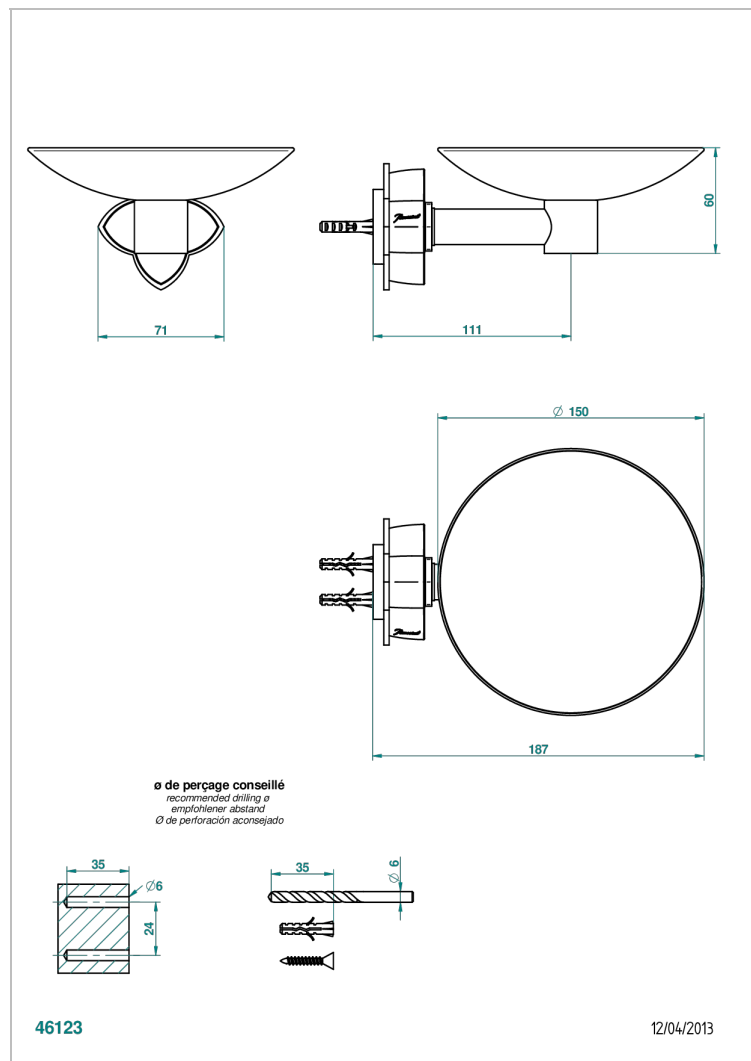

# PETALE DE CRISTAL - CLEAR CRYSTAL

U6A-546GM

Soap dish, wall mounted, 6" diameter

## CHARACTERISTIC

- Pétale de Cristal - Clear crystal
- Soap dish, wall mounted, 6" diameter