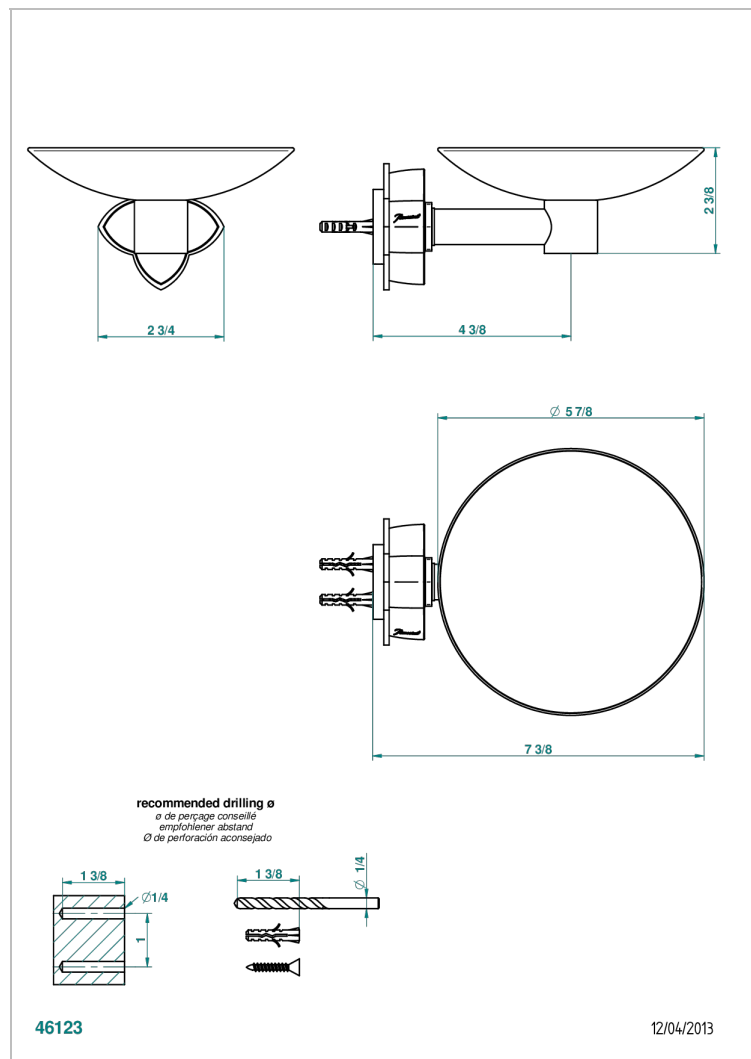

# PETALE DE CRISTAL - CLEAR CRYSTAL

U6A-546GM

Soap dish, wall mounted, 6" diameter

## CHARACTERISTIC

- Pétale de Cristal - Clear crystal
- Soap dish, wall mounted, 6" diameter