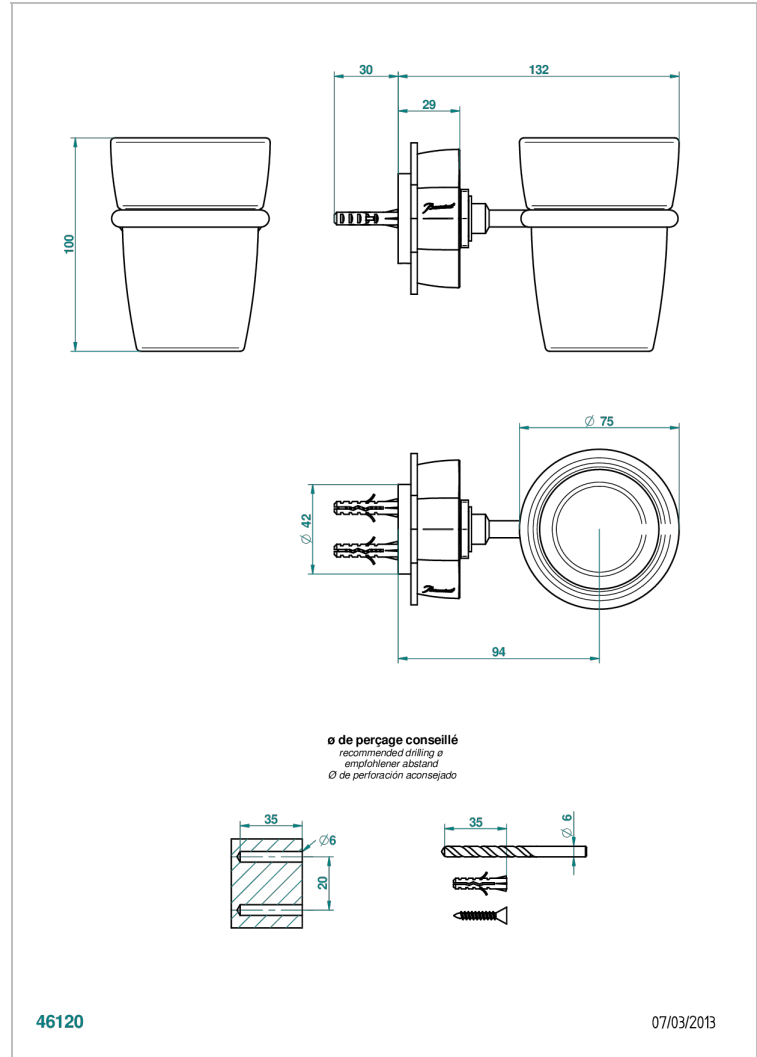

# PETALE DE CRISTAL - CLEAR CRYSTAL

U6A-536

Tumbler holder, wall mounted

THG<sup>®</sup>  
PARIS

## CHARACTERISTIC

- Pétale de Cristal - Clear crystal
- Tumbler holder, wall mounted