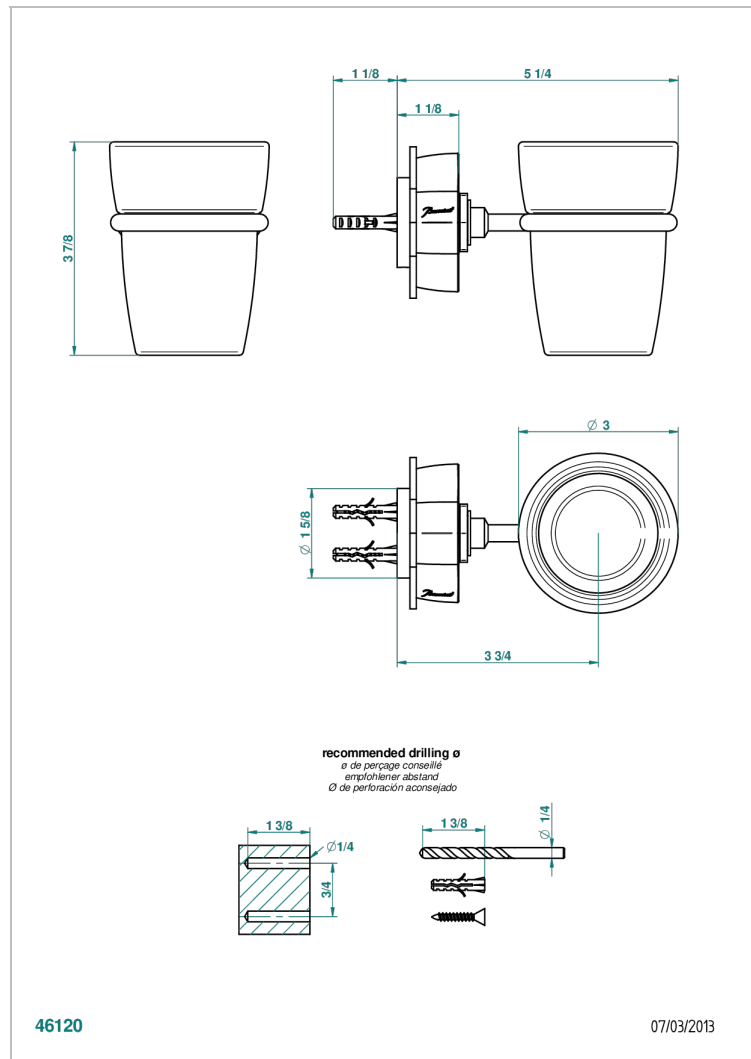

PETALE DE CRISTAL - CLEAR CRYSTAL

U6A-536

Tumbler holder, wall mounted

46120

07/03/2013

CHARACTERISTIC

- Pétale de Cristal - Clear crystal
- Tumbler holder, wall mounted

AVAILABLE FINITIONS