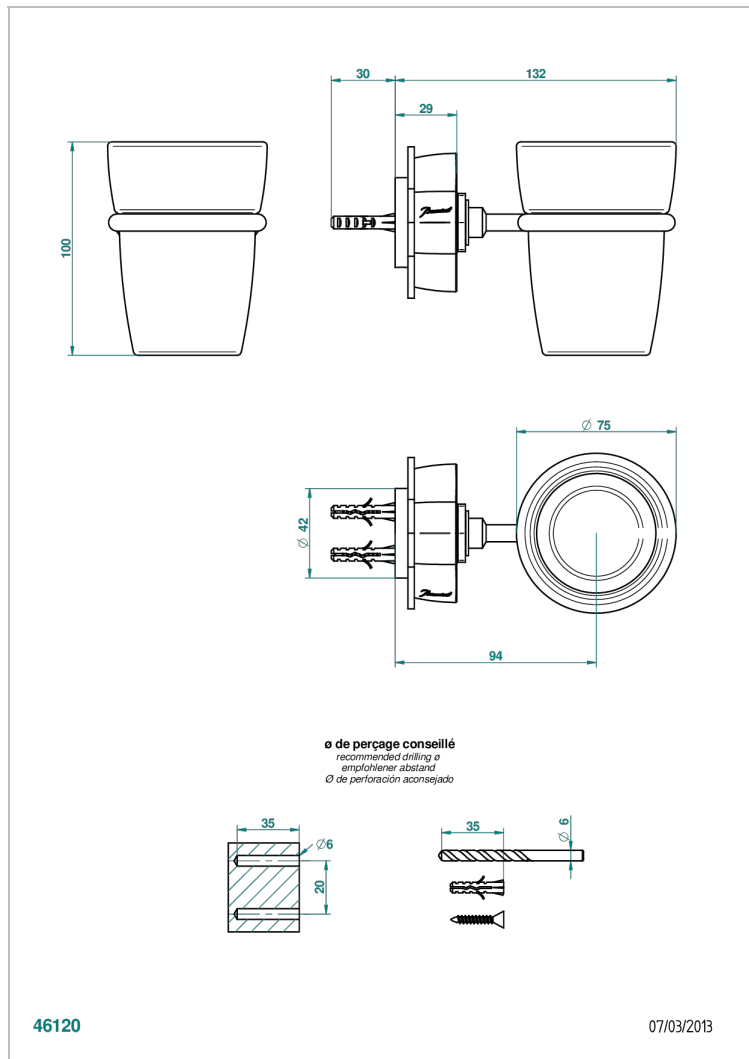

PETALE DE CRISTAL - CLEAR CRYSTAL

U6A-536

Wall mounted glass tumbler and holder

CHARACTERISTIC

- Pétale de Cristal - Clear crystal
- Wall mounted glass tumbler and holder

AVAILABLE FINITIONS

Antique nickel - H28
Black ceram - D30
Blush PVD - H62
Brass color PVD - H49
Brown bronze color PVD - F33
Gold color PVD - H52