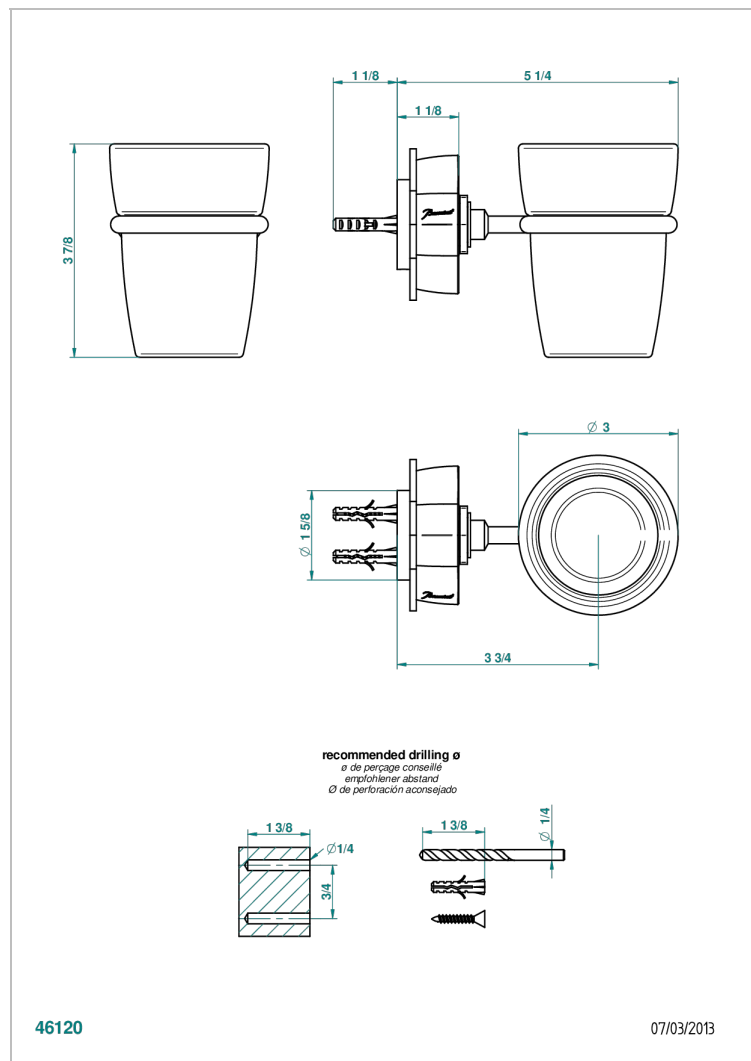

PETALE DE CRISTAL - CLEAR CRYSTAL

U6A-536

Wall mounted glass tumbler and holder

CHARACTERISTIC

- Pétale de Cristal - Clear crystal
- Wall mounted glass tumbler and holder

AVAILABLE FINITIONS

Antique nickel - H28
 Black ceram - D30
 Blush PVD - H62
 Brass color PVD - H49
 Brown bronze color PVD - F33
 Gold color PVD - H52