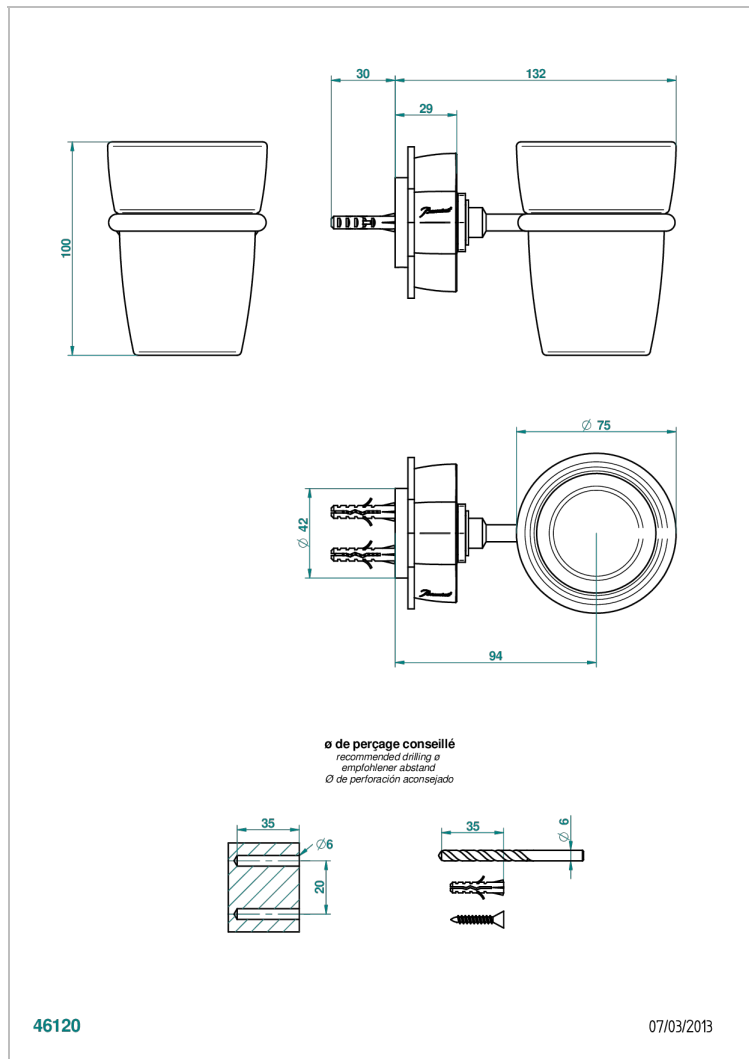

# PETALE DE CRISTAL - CLEAR CRYSTAL

U6A-536

Wall mounted glass tumbler and holder

46120

07/03/2013

## CHARACTERISTIC

- Pétale de Cristal - Clear crystal
- Wall mounted glass tumbler and holder