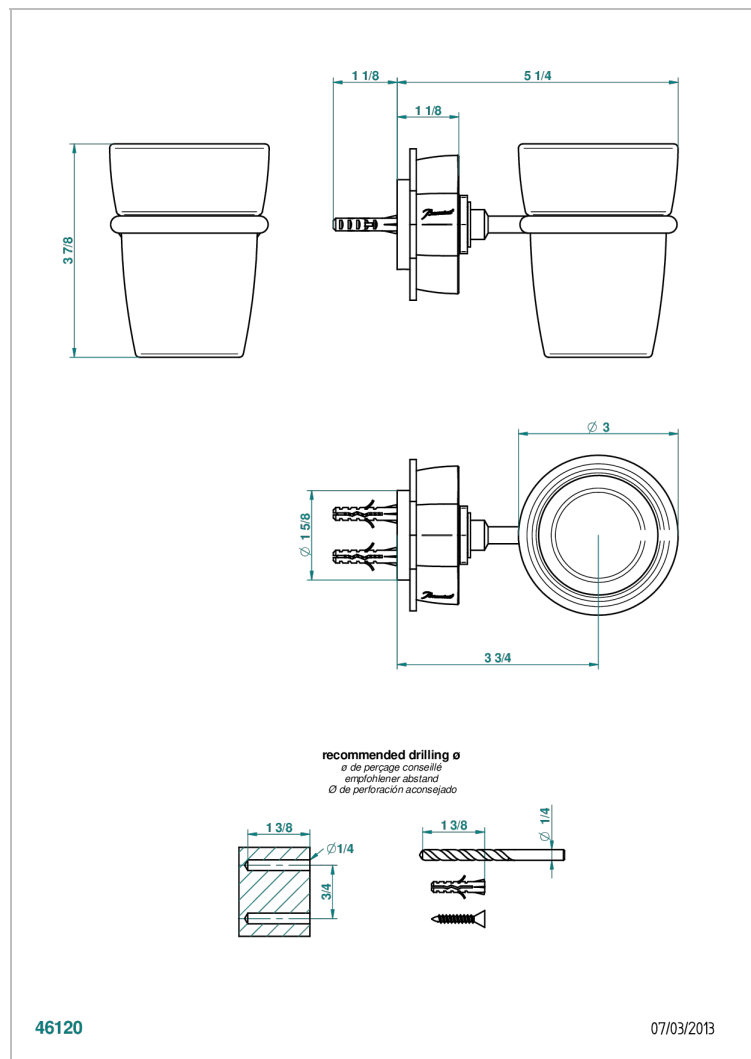

PETALE DE CRISTAL - CLEAR CRYSTAL

U6A-536

Wall mounted glass tumbler and holder

46120

07/03/2013

CHARACTERISTIC

- Pétale de Cristal - Clear crystal
- Wall mounted glass tumbler and holder

AVAILABLE FINITIONS