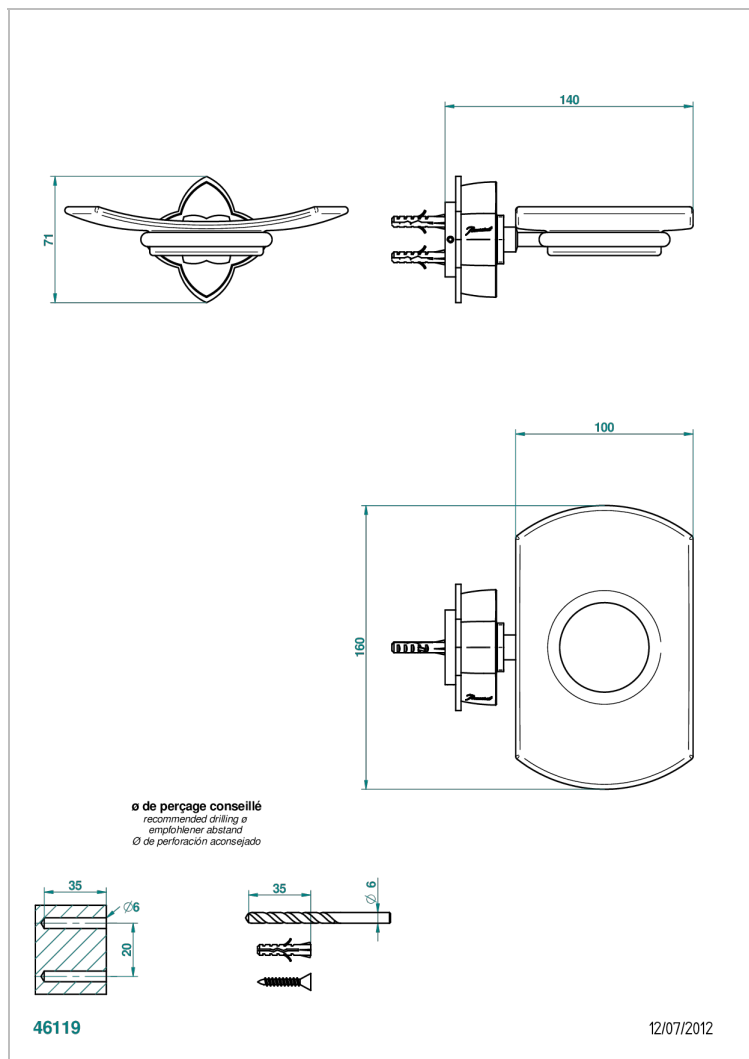

# PETALE DE CRISTAL - CLEAR CRYSTAL

U6A-500

Glass soap dish, wall mounted

THG<sup>®</sup>  
PARIS

## CHARACTERISTIC

- Pétale de Cristal - Clear crystal
- Glass soap dish, wall mounted