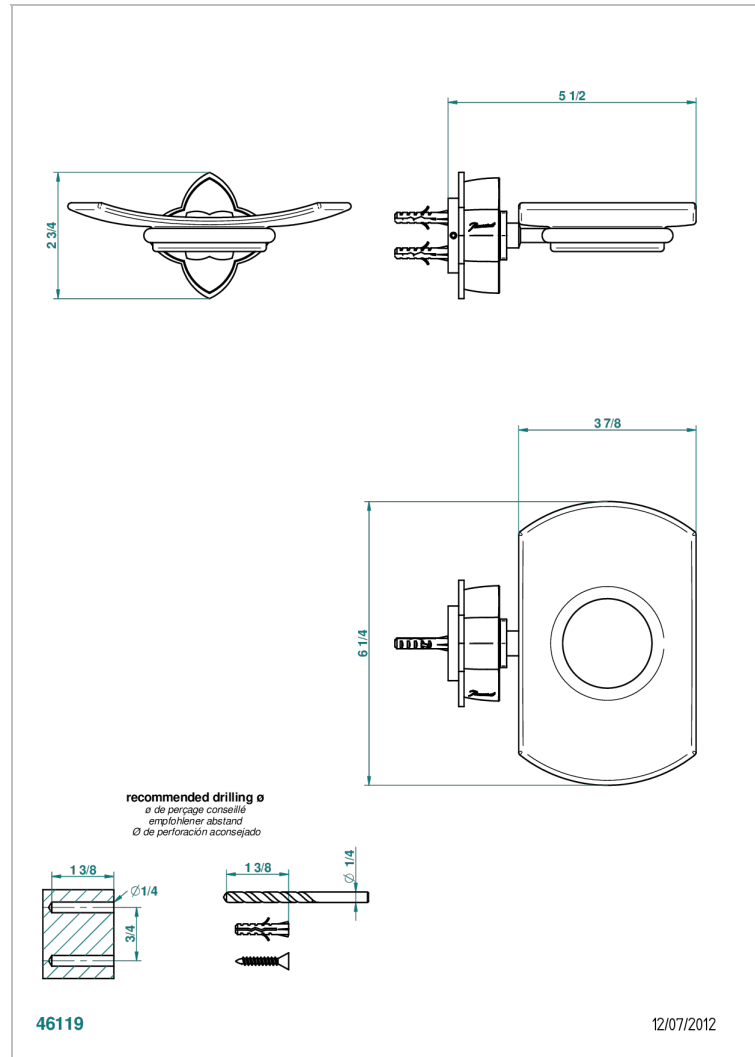

PETALE DE CRISTAL - CLEAR CRYSTAL

U6A-500

Glass soap dish, wall mounted

CHARACTERISTIC

- Pétale de Cristal - Clear crystal
- Glass soap dish, wall mounted

AVAILABLE FINITIONS

Black ceram - D30
Blush PVD - H62
Brass color PVD - H49
Brown bronze color PVD - F33
Chrome polished - A02
Chrome polished / gold polished - G02