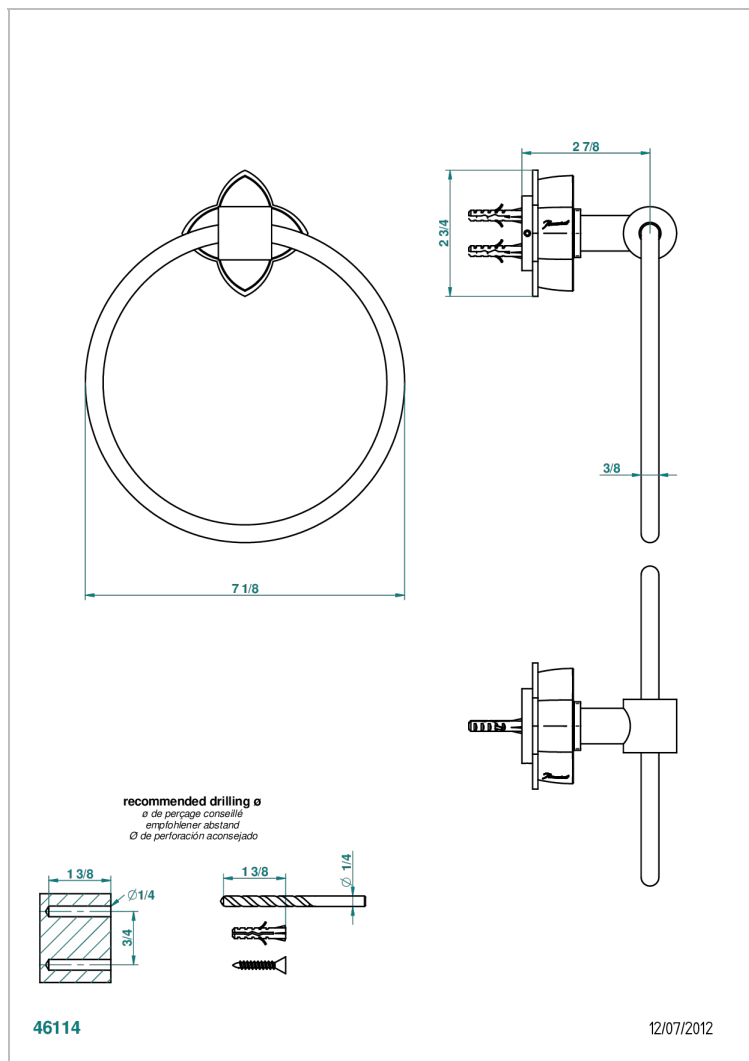

PETALE DE CRISTAL - CLEAR CRYSTAL

U6A-504N

Towel ring

CHARACTERISTIC

- Pétale de Cristal - Clear crystal
- Towel ring

AVAILABLE FINITIONS

Black ceram - D30
Blush PVD - H62
Brass color PVD - H49
Brown bronze color PVD - F33
Chrome polished - A02
Chrome polished / gold polished - G02

Matt graphite PVD - H65
Matt nickel (American satin) - C01
Matt nickel color PVD - H56
Nickel antique / Sovereign - H28
Nickel color PVD - H55
Nickel polished - B01

Soft gold - F30
Soft matt gold - F31
Umber PVD - H66