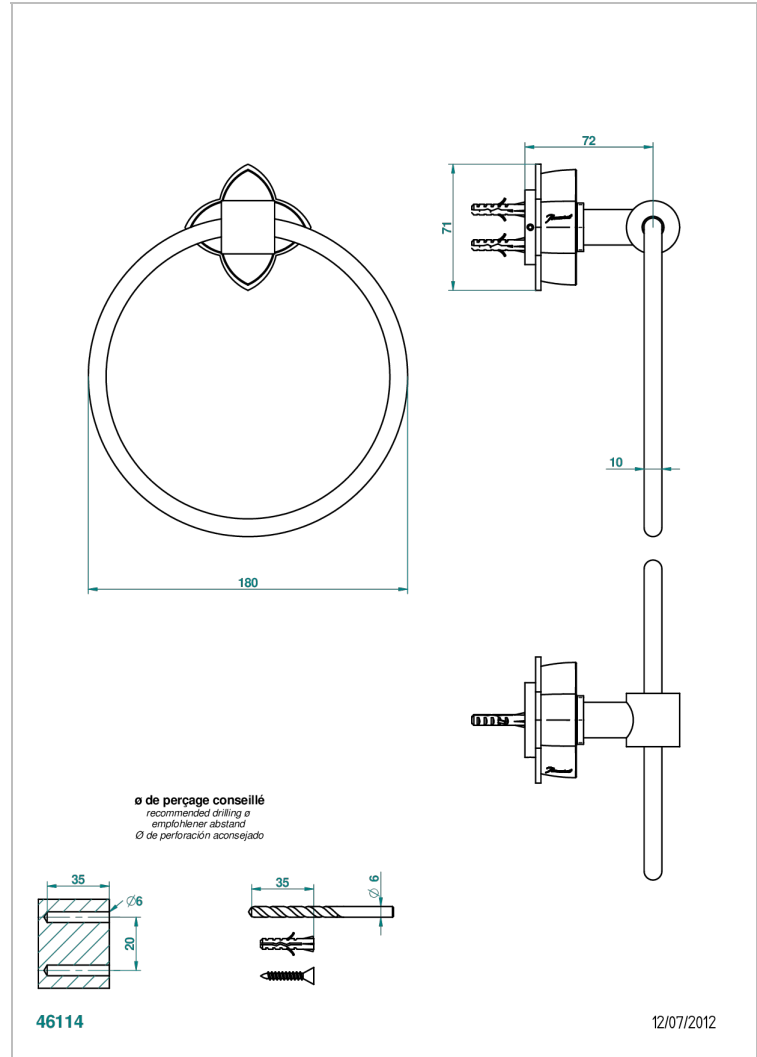

# PETALE DE CRISTAL - CLEAR CRYSTAL

U6A-504N

Single towel ring

THG<sup>®</sup>  
PARIS

## CHARACTERISTIC

- Pétale de Cristal - Clear crystal
- Single towel ring