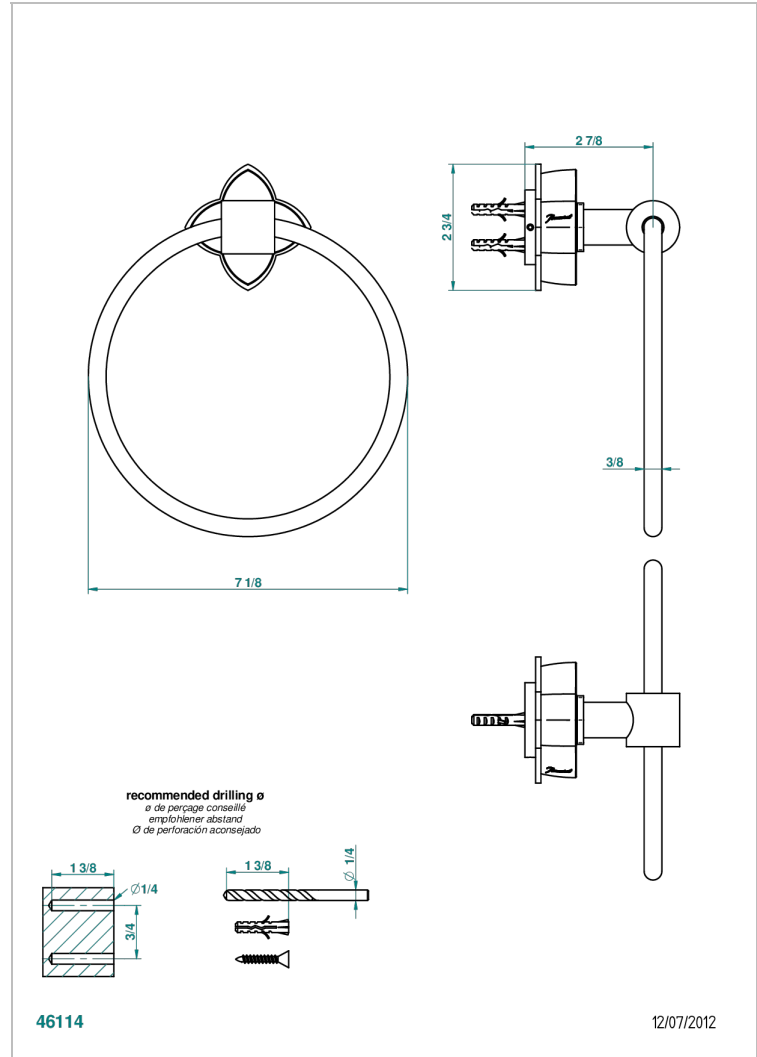

# PETALE DE CRISTAL - CLEAR CRYSTAL

U6A-504N

Single towel ring

THG<sup>®</sup>  
PARIS

## CHARACTERISTIC

- Pétale de Cristal - Clear crystal
- Single towel ring