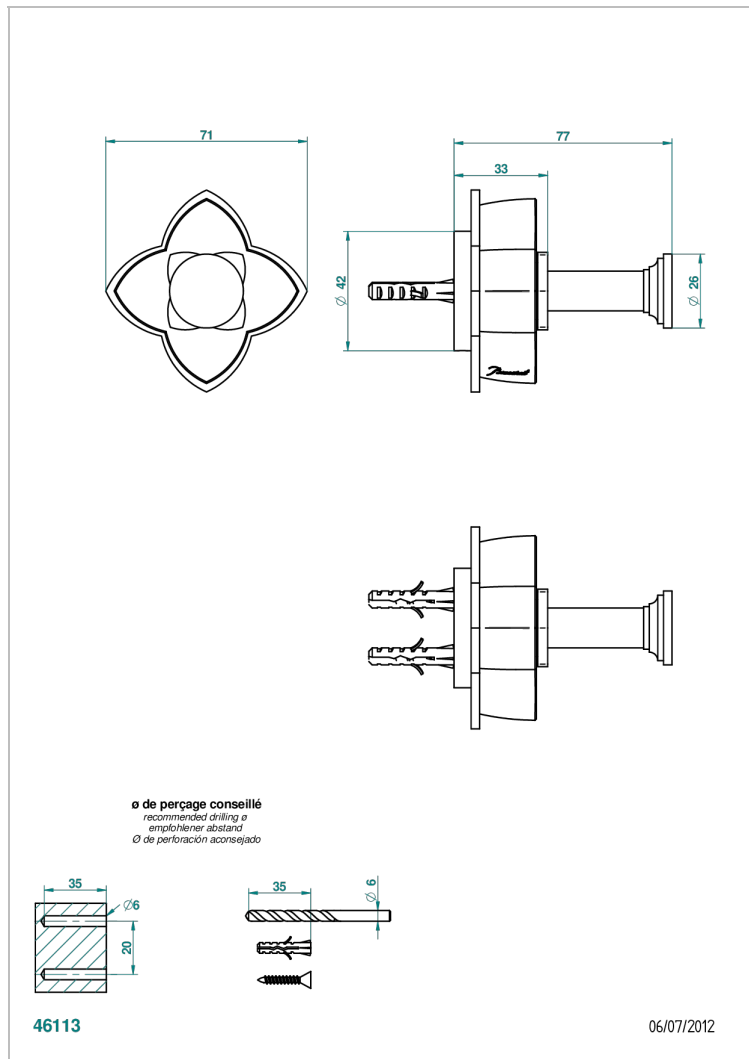

PETALE DE CRISTAL - CLEAR CRYSTAL

U6A-517

Robe hook

CHARACTERISTIC

- Pétale de Cristal - Clear crystal
- Robe hook

AVAILABLE FINITIONS

Black ceram - D30
Blush PVD - H62
Brass color PVD - H49
Brown bronze color PVD - F33
Chrome polished - A02
Chrome polished / gold polished - G02