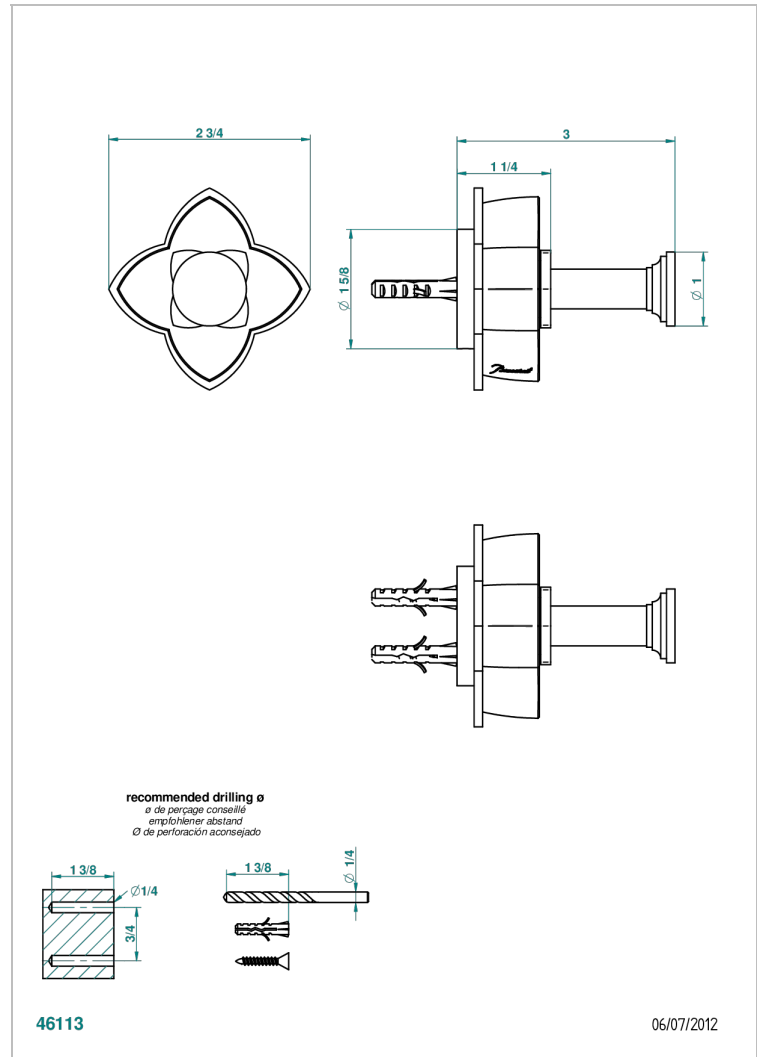

PETALE DE CRISTAL - CLEAR CRYSTAL

U6A-517

Robe hook

THG[®]
PARIS

CHARACTERISTIC

- Pétale de Cristal - Clear crystal
- Robe hook

AVAILABLE FINITIONS

Black ceram - D30
Blush PVD - H62
Brass color PVD - H49
Brown bronze color PVD - F33
Chrome polished - A02
Chrome polished / gold polished - G02