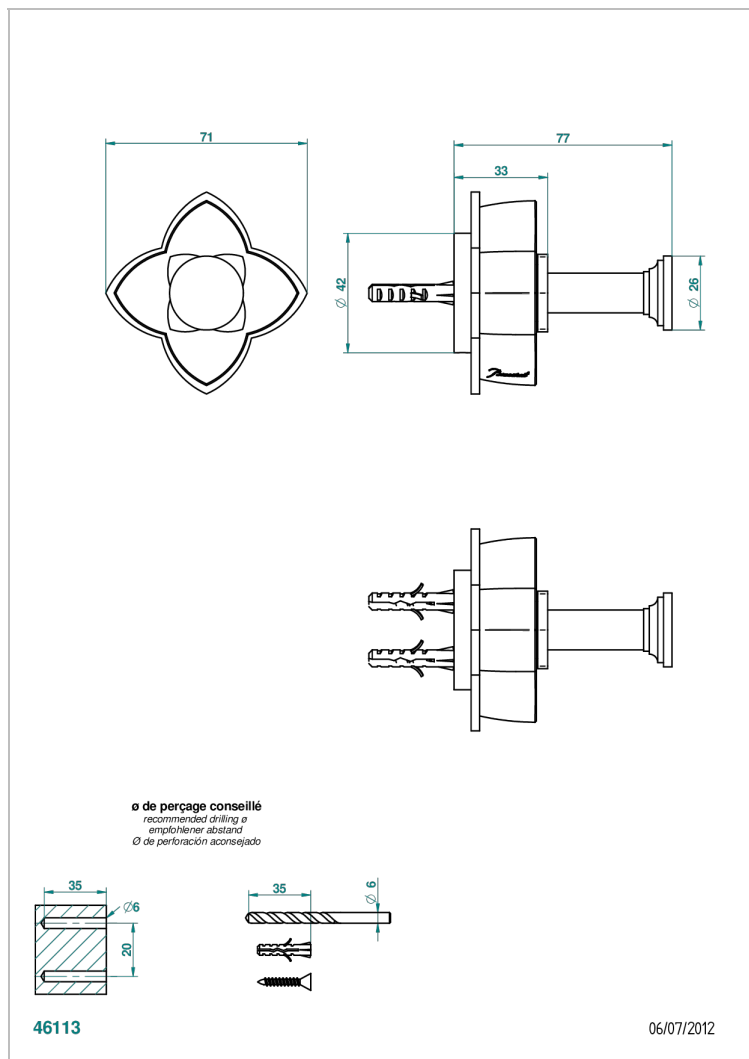

PETALE DE CRISTAL - CLEAR CRYSTAL

U6A-517

Single robe hook

CHARACTERISTIC

- Pétale de Cristal - Clear crystal
- Single robe hook

AVAILABLE FINITIONS

Antique nickel - H28
Black ceram - D30
Blush PVD - H62
Brass color PVD - H49
Brown bronze color PVD - F33
Gold color PVD - H52