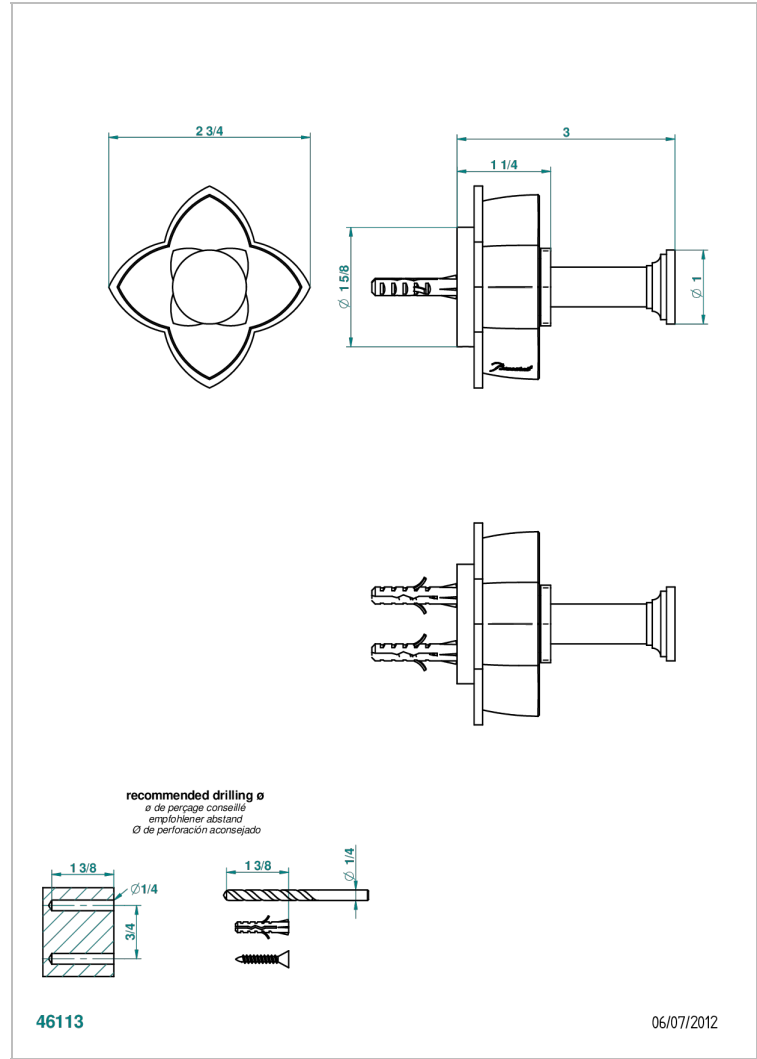

PETALE DE CRISTAL - CLEAR CRYSTAL

U6A-517

Single robe hook

CHARACTERISTIC

- Pétale de Cristal - Clear crystal
- Single robe hook

AVAILABLE FINITIONS

Antique nickel - H28
Black ceram - D30
Blush PVD - H62
Brass color PVD - H49
Brown bronze color PVD - F33
Gold color PVD - H52