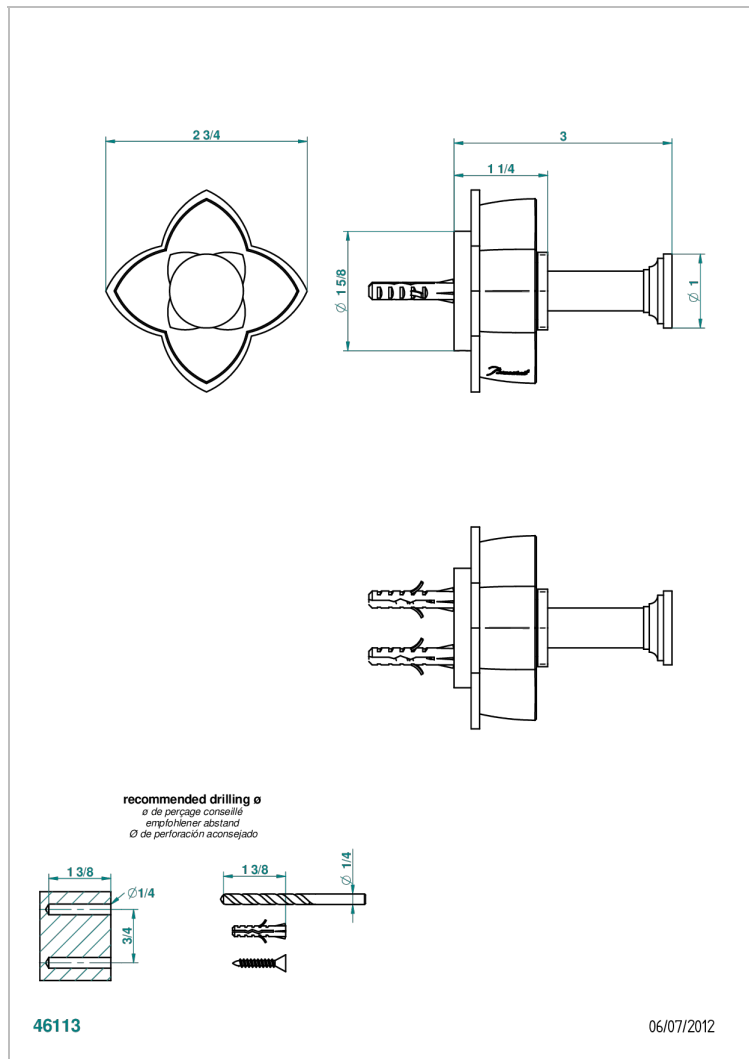

PETALE DE CRISTAL - CLEAR CRYSTAL

U6A-517

Single robe hook

CHARACTERISTIC

- Pétale de Cristal - Clear crystal
- Single robe hook

AVAILABLE FINITIONS

Antique nickel - H28
Black ceram - D30
Blush PVD - H62
Brass color PVD - H49
Brown bronze color PVD - F33
Gold color PVD - H52