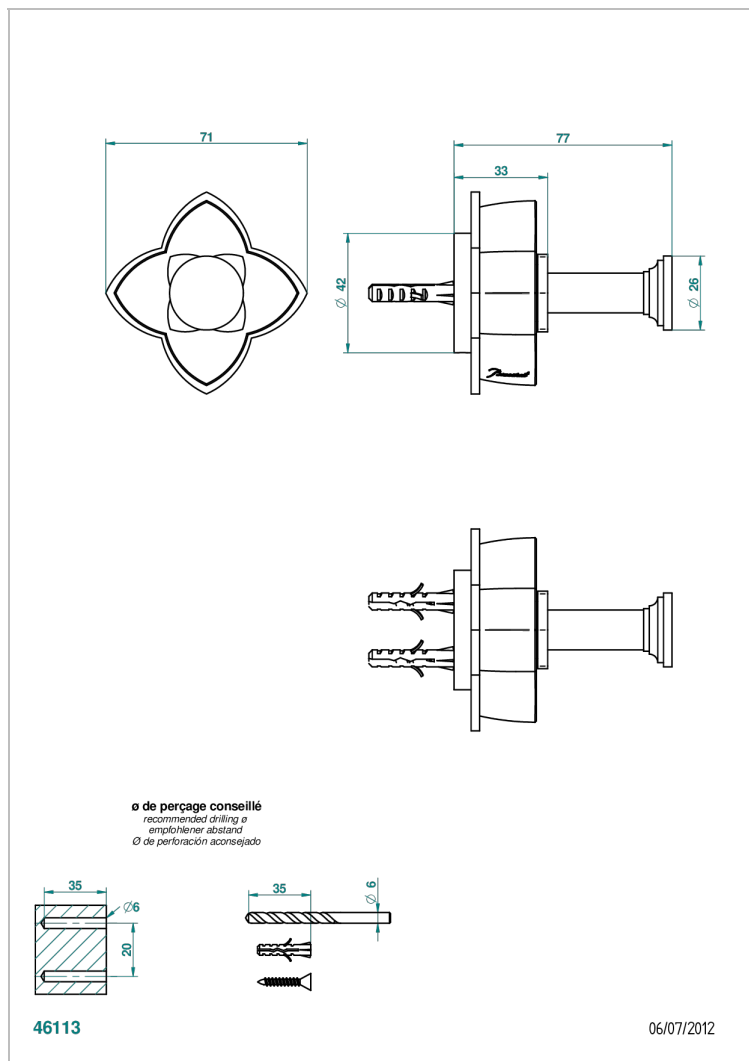

PETALE DE CRISTAL - CLEAR CRYSTAL

U6A-517

Single robe hook

CHARACTERISTIC

- Pétale de Cristal - Clear crystal
- Single robe hook

AVAILABLE FINITIONS

Antique nickel - H28
Black ceram - D30
Blush PVD - H62
Brass color PVD - H49
Brown bronze color PVD - F33
Gold color PVD - H52