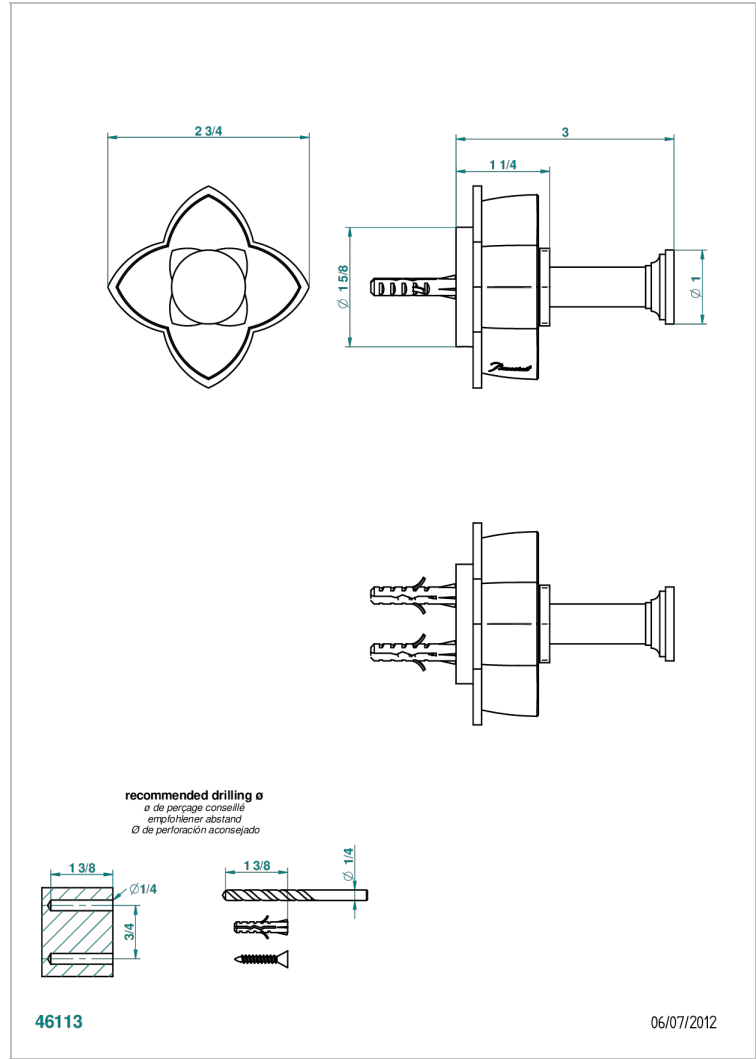

PETALE DE CRISTAL - CLEAR CRYSTAL

U6A-517

Single robe hook

CHARACTERISTIC

- Pétale de Cristal - Clear crystal
- Single robe hook

AVAILABLE FINITIONS

Antique nickel - H28
Black ceram - D30
Blush PVD - H62
Brass color PVD - H49
Brown bronze color PVD - F33
Gold color PVD - H52