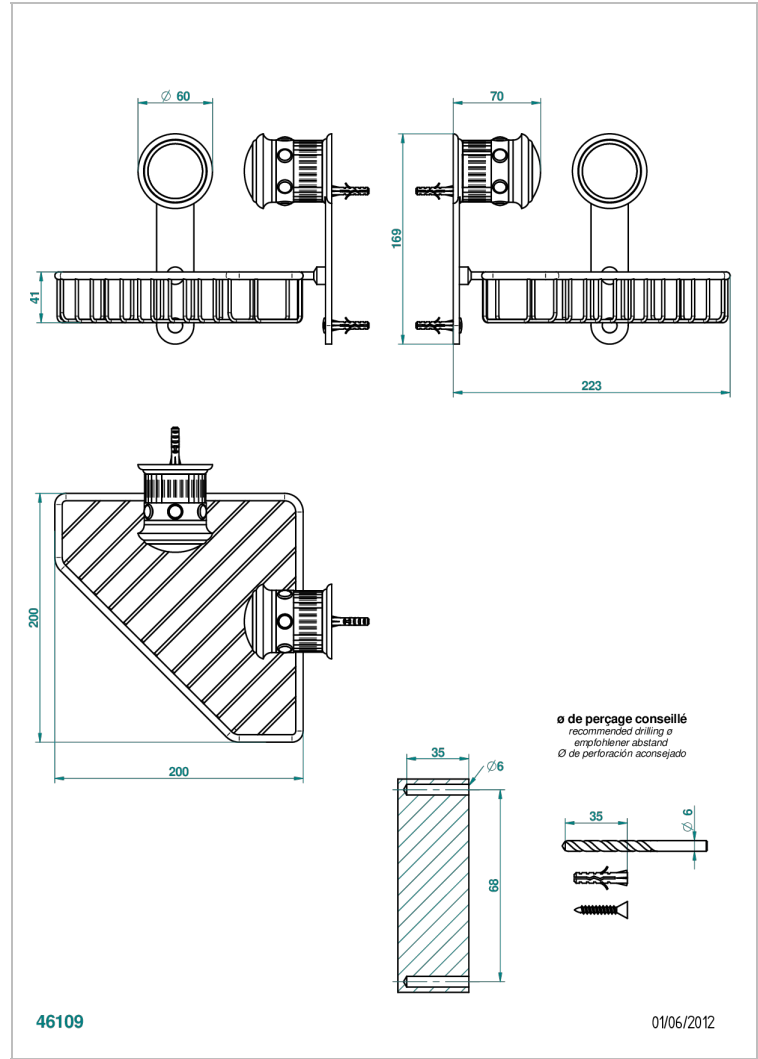

TROCADERO MALACHITE

U7A-3623

Large corner soap basket, wall mounted

THG[®]
PARIS

CHARACTERISTIC

- Trocadéro Malachite
- Large corner soap basket, wall mounted

AVAILABLE FINITIONS

Black ceram - D30
Blush PVD - H62
Brass color PVD - H49
Brown bronze color PVD - F33
Chrome polished - A02
Chrome polished / gold polished - G02

Matt nickel color PVD - H56
Nickel antique / Sovereign - H28
Nickel color PVD - H55
Nickel polished - B01
Soft gold - F30
Soft matt gold - F31

Umber PVD - H66