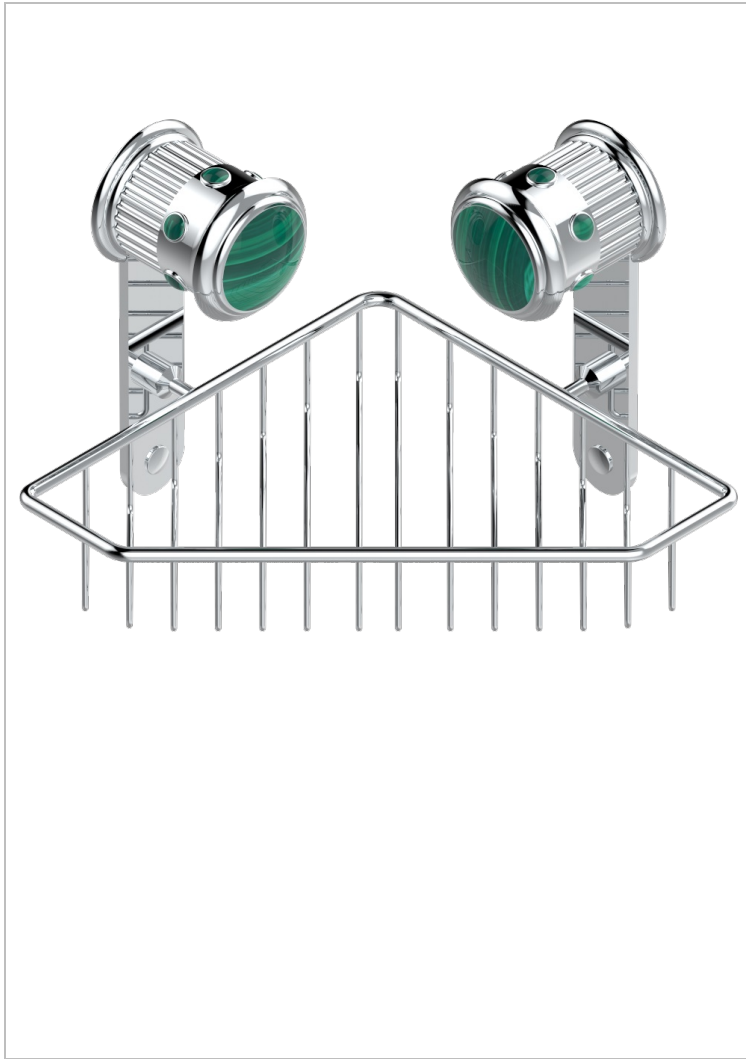

TROCADERO MALACHITE

U7A-3623

Large corner soap basket, wall mounted

THG[®]
PARIS

CHARACTERISTIC

- Trocadéro Malachite
- Large corner soap basket, wall mounted

AVAILABLE FINITIONS

Black ceram - D30
Blush PVD - H62
Brass color PVD - H49
Brown bronze color PVD - F33
Chrome polished - A02
Chrome polished / gold polished - G02

Gold color PVD - H52
Gold mat - F07
Gold polished - F01
Graphite PVD - H64
Matt Umber PVD - H67
Matt blush PVD - H60

Matt brass color PVD - H50
Matt brown bronze color PVD - F34
Matt chrome (American satin) - C02
Matt gold color PVD - H53
Matt graphite PVD - H65
Matt nickel (American satin) - C01

Matt nickel color PVD - H56
Nickel antique / Sovereign - H28
Nickel color PVD - H55
Nickel polished - B01
Soft gold - F30
Soft matt gold - F31

Umber PVD - H66