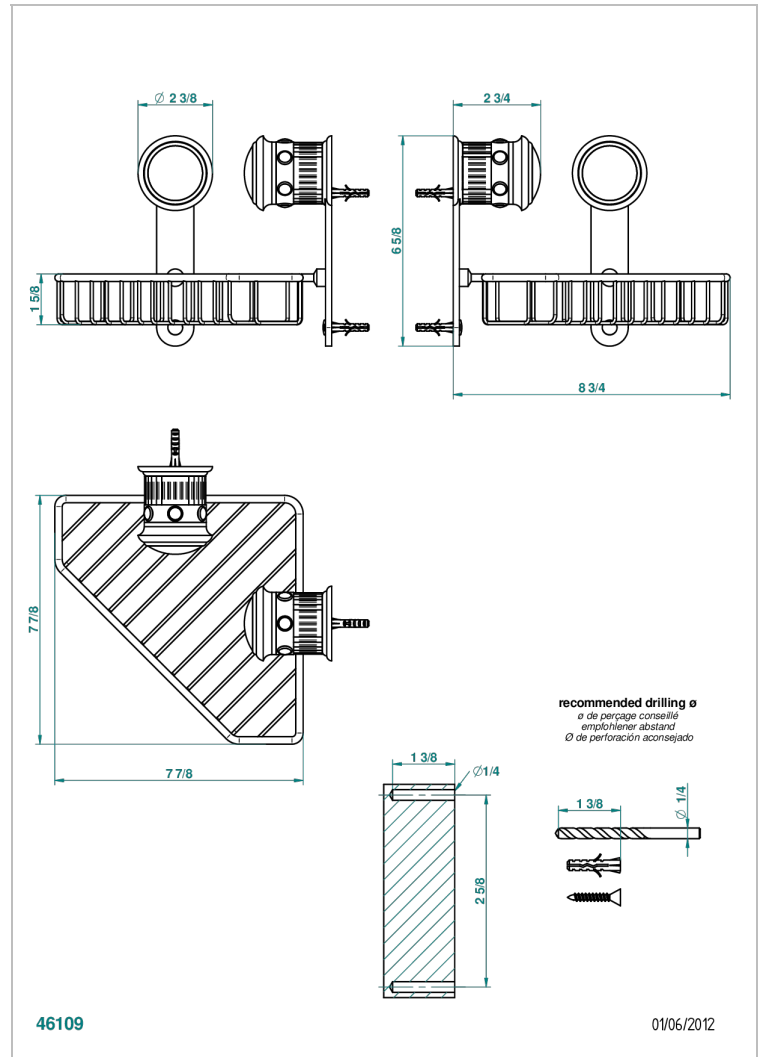

TROCADERO MALACHITE

U7A-3623

Large corner soap basket, wall mounted

THG[®]
PARIS

CHARACTERISTIC

- Trocadéro Malachite
- Large corner soap basket, wall mounted

AVAILABLE FINITIONS

Black ceram - D30
Blush PVD - H62
Brass color PVD - H49
Brown bronze color PVD - F33
Chrome polished - A02
Chrome polished / gold polished - G02