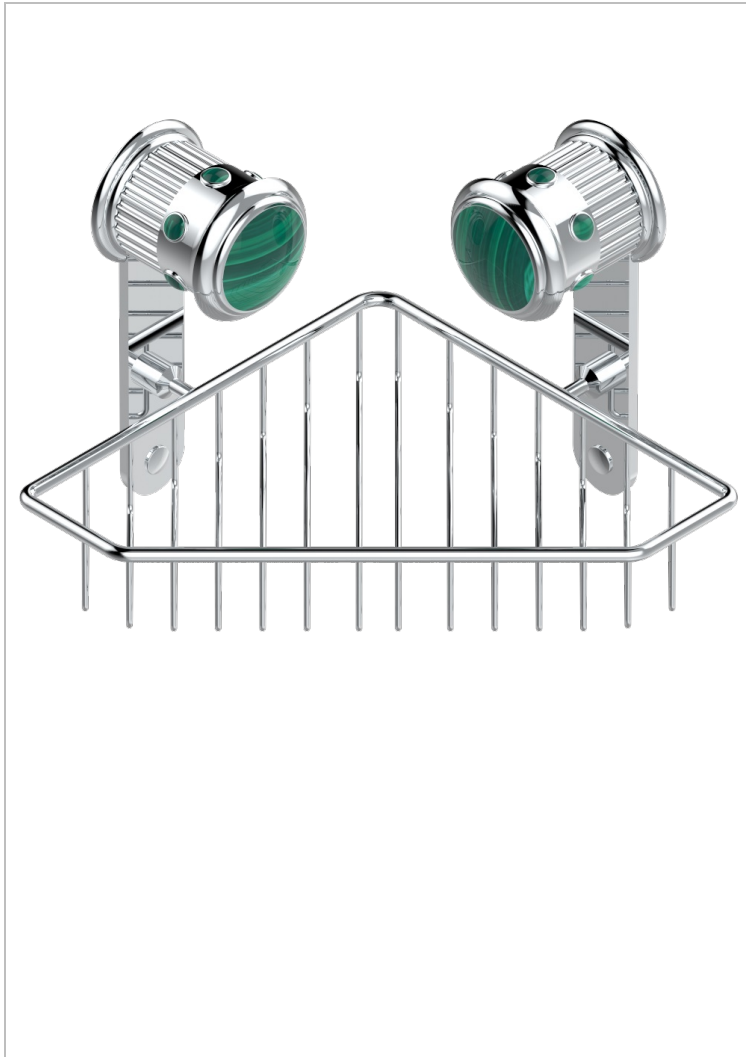

TROCADERO MALACHITE

U7A-3623

Large corner soap basket, wall mounted

THG[®]
PARIS

CHARACTERISTIC

- Trocadéro Malachite
- Large corner soap basket, wall mounted

AVAILABLE FINITIONS

Black ceram - D30
Blush PVD - H62
Brass color PVD - H49
Brown bronze color PVD - F33
Chrome polished - A02
Chrome polished / gold polished - G02

Gold color PVD - H52
Gold mat - F07
Gold polished - F01
Graphite PVD - H64
Matt Umber PVD - H67
Matt blush PVD - H60

Matt brass color PVD - H50
Matt brown bronze color PVD - F34
Matt chrome (American satin) - C02
Matt gold color PVD - H53
Matt graphite PVD - H65
Matt nickel (American satin) - C01

Matt nickel color PVD - H56
Nickel antique / Sovereign - H28
Nickel color PVD - H55
Nickel polished - B01
Soft gold - F30
Soft matt gold - F31

Umber PVD - H66