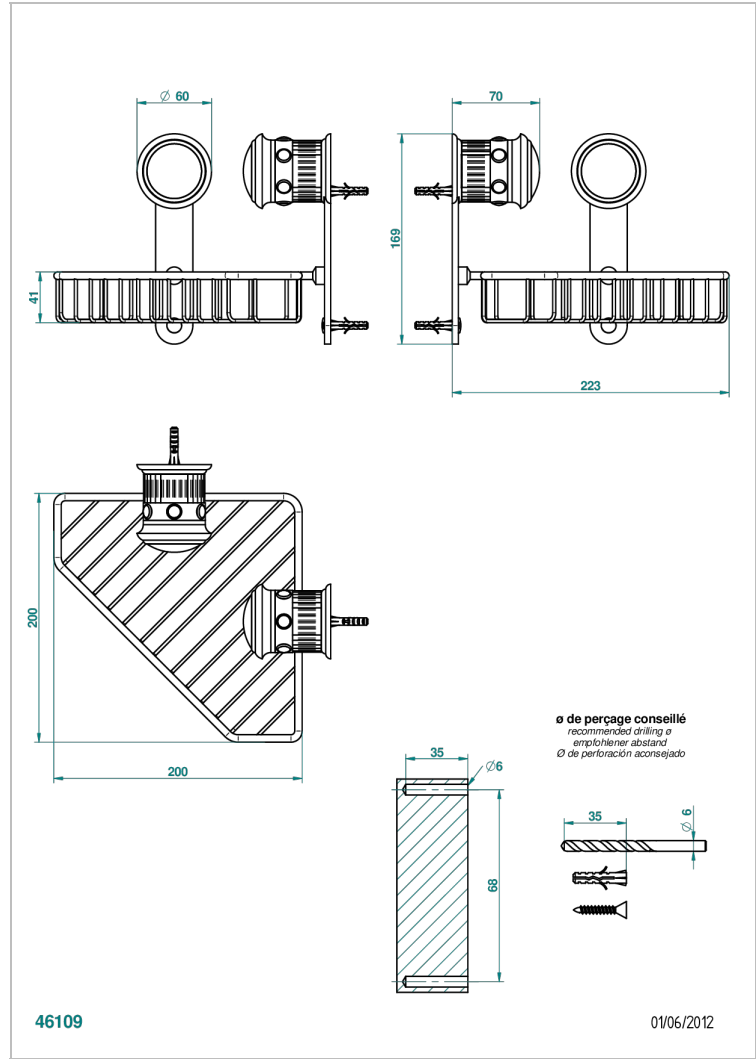

# TROCADERO MALACHITE

U7A-3623

Corner soap dish with flanges, 200 x 200 mm

## CHARACTERISTIC

- Trocadero Malachite
- Corner soap dish with flanges, 200 x 200 mm