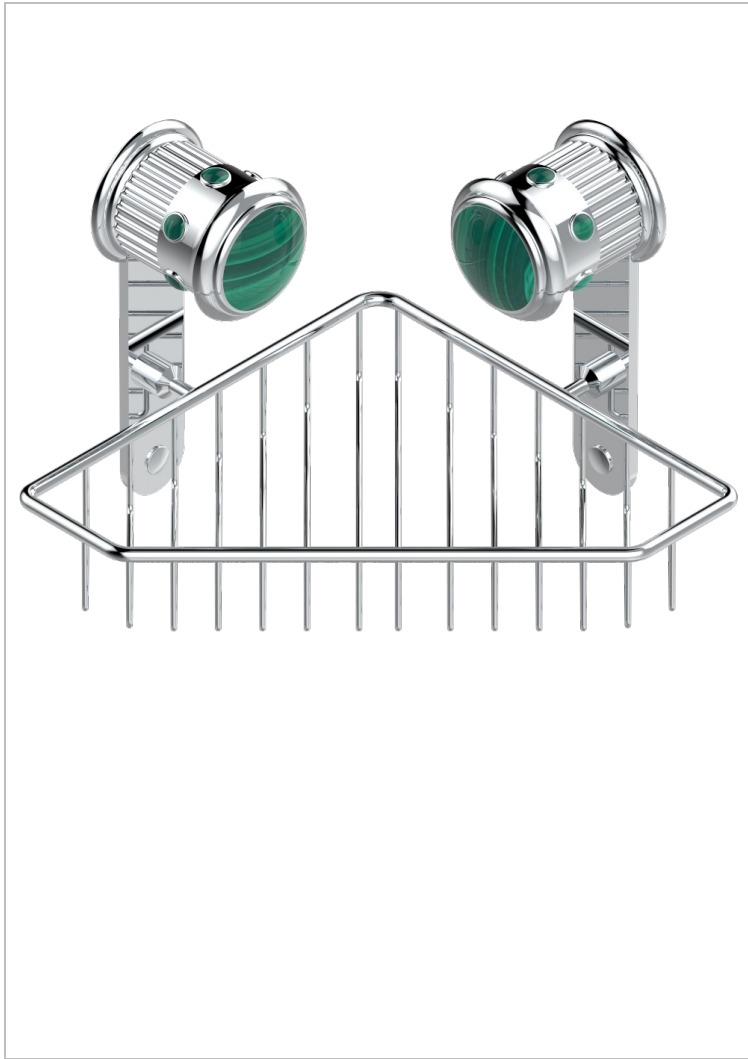

# TROCADERO MALACHITE

U7A-3623

Corner soap dish with flanges, 200 x 200 mm

## CHARACTERISTIC

- Trocadero Malachite
- Corner soap dish with flanges, 200 x 200 mm

## AVAILABLE FINITIONS

Antique nickel - H28  
Black ceram - D30  
Blush PVD - H62  
Brass color PVD - H49  
Brown bronze color PVD - F33  
Gold color PVD - H52

Graphite PVD - H64  
Matt Umber PVD - H67  
Matt blush PVD - H60  
Matt brass color PVD - H50  
Matt brown bronze color PVD - F34  
Matt chrome - C02