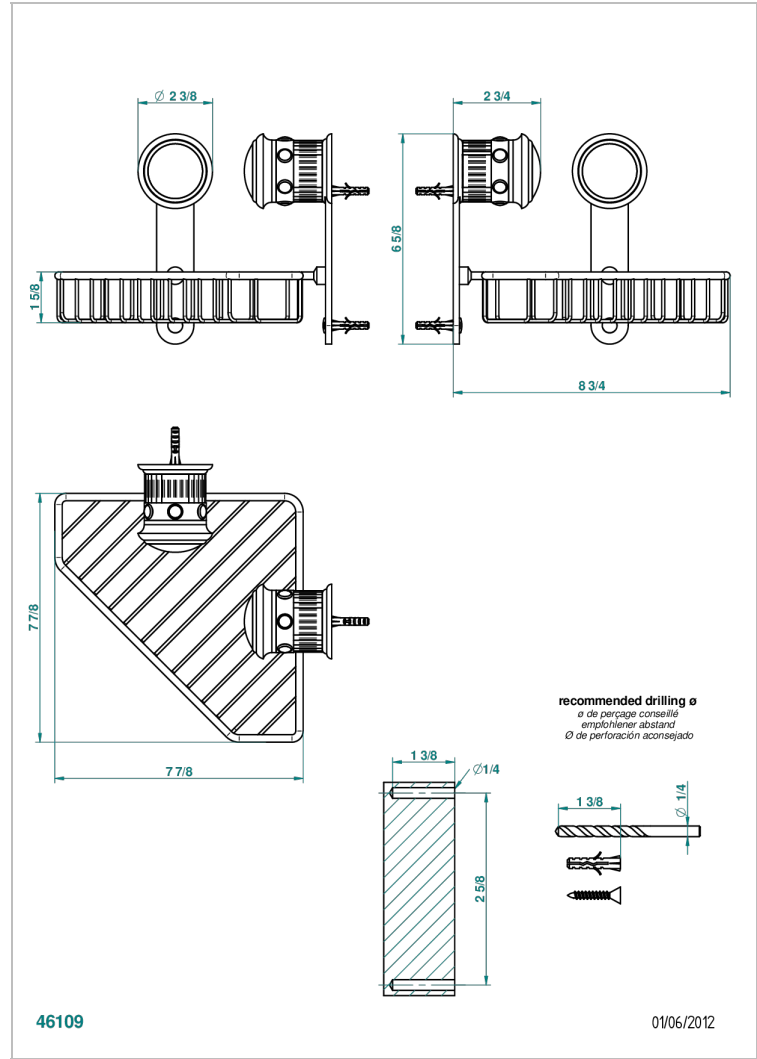

TROCADERO MALACHITE

U7A-3623

Corner soap dish with flanges, 200 x 200 mm

CHARACTERISTIC

- Trocadero Malachite
- Corner soap dish with flanges, 200 x 200 mm

AVAILABLE FINITIONS

Antique nickel - H28
 Black ceram - D30
 Blush PVD - H62
 Brass color PVD - H49
 Brown bronze color PVD - F33
 Gold color PVD - H52