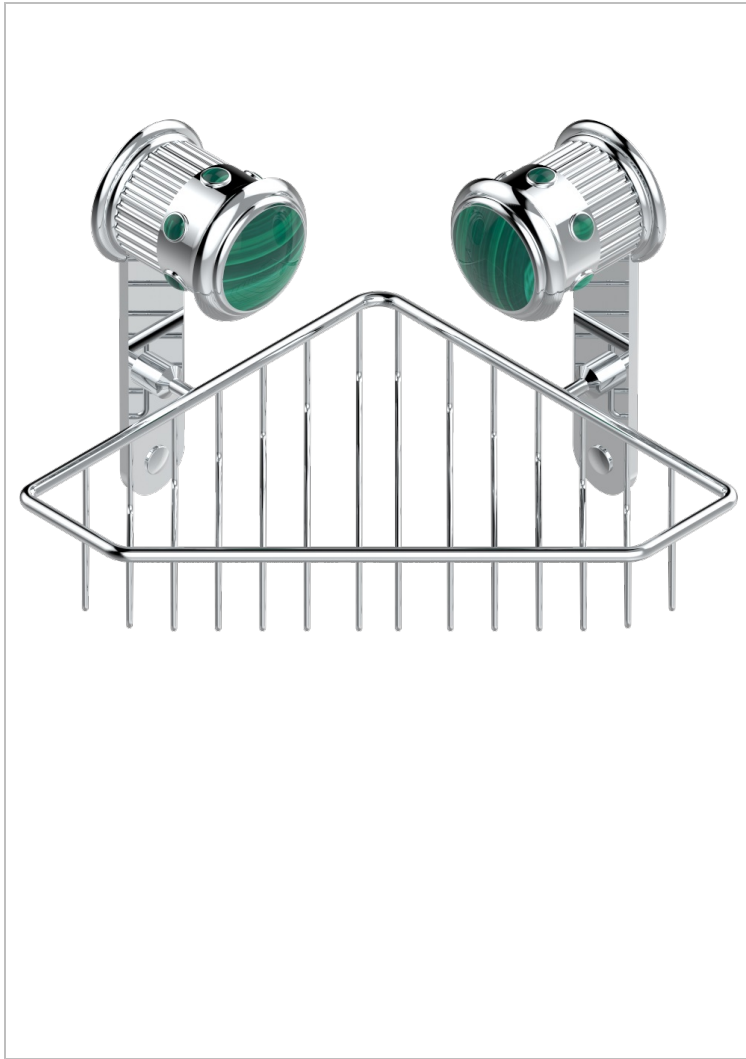

TROCADERO MALACHITE

U7A-3623

Corner soap dish with flanges, 200 x 200 mm

CHARACTERISTIC

- Trocadero Malachite
- Corner soap dish with flanges, 200 x 200 mm

AVAILABLE FINITIONS

Antique nickel - H28
 Black ceram - D30
 Blush PVD - H62
 Brass color PVD - H49
 Brown bronze color PVD - F33
 Gold color PVD - H52

Graphite PVD - H64
 Matt Umber PVD - H67
 Matt blush PVD - H60
 Matt brass color PVD - H50
 Matt brown bronze color PVD - F34
 Matt chrome - C02

Matt gold - F07
 Matt gold color PVD - H53
 Matt graphite PVD - H65
 Matt nickel (color finish) - C01
 Matt nickel color PVD - H56
 Nickel color PVD - H55

Polished chrome (color finish) - A02
 Polished chrome / Polished gold (color finish) - G02
 Polished gold (color finish) - F01
 Polished nickel - B01
 Soft gold - F30
 Soft matt gold - F31

Umber PVD - H66