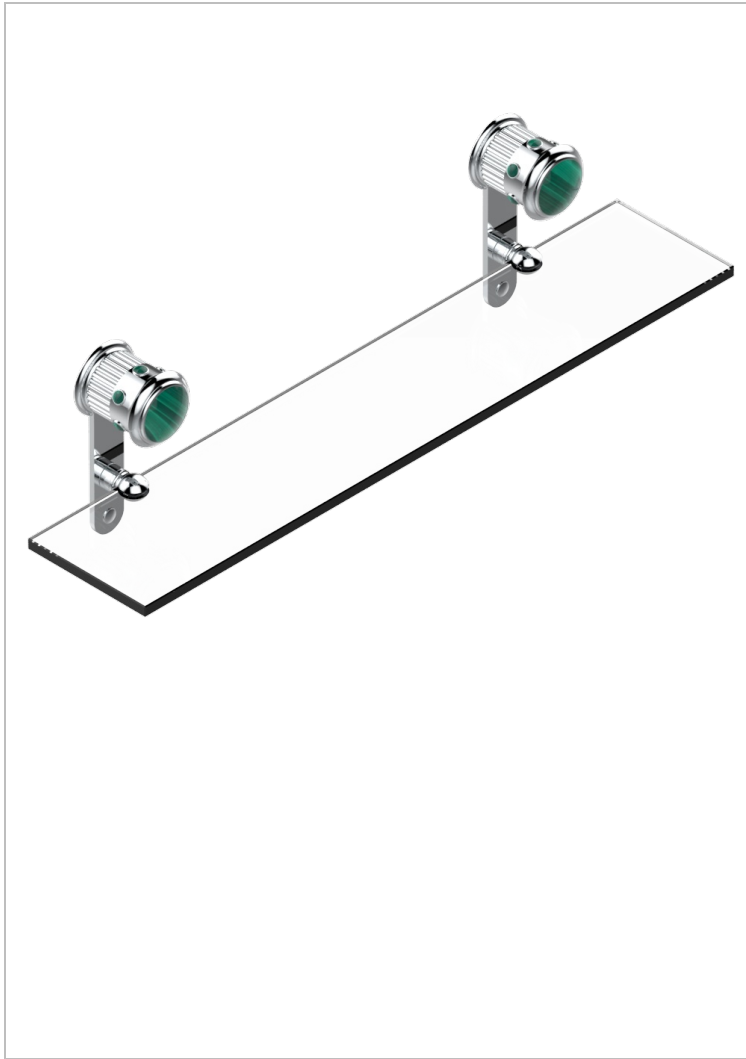

TROCADERO MALACHITE

U7A-564

Glass shelf with brackets

THG[®]
PARIS

CHARACTERISTIC

- Trocadéro Malachite
- Glass shelf with brackets

AVAILABLE FINITIONS

Black ceram - D30
 Blush PVD - H62
 Brass color PVD - H49
 Brown bronze color PVD - F33
 Chrome polished - A02
 Chrome polished / gold polished - G02

Gold color PVD - H52
 Gold mat - F07
 Gold polished - F01
 Graphite PVD - H64
 Matt Umber PVD - H67
 Matt blush PVD - H60

Matt brass color PVD - H50
 Matt brown bronze color PVD - F34
 Matt chrome (American satin) - C02
 Matt gold color PVD - H53
 Matt graphite PVD - H65
 Matt nickel (American satin) - C01

Matt nickel color PVD - H56
 Nickel antique / Sovereign - H28
 Nickel color PVD - H55
 Nickel polished - B01
 Soft gold - F30
 Soft matt gold - F31

Umber PVD - H66