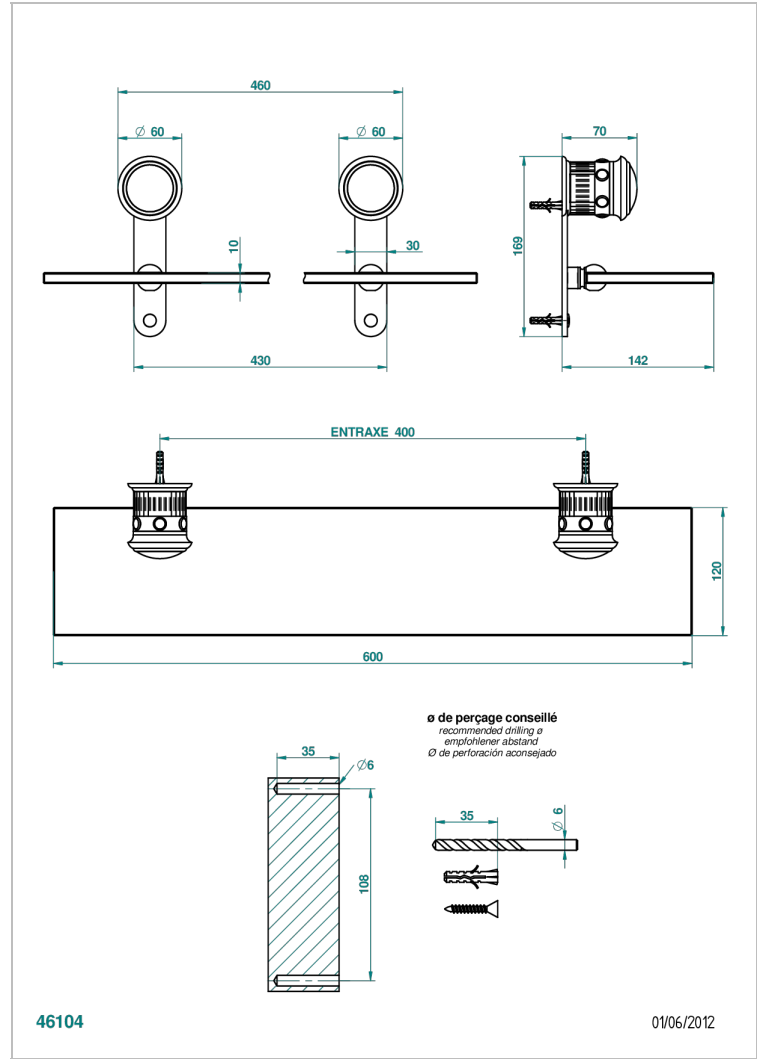

TROCADERO MALACHITE

U7A-564

Glass shelf with brackets

THG[®]
PARIS

CHARACTERISTIC

- Trocadéro Malachite
- Glass shelf with brackets

AVAILABLE FINITIONS

Black ceram - D30
 Blush PVD - H62
 Brass color PVD - H49
 Brown bronze color PVD - F33
 Chrome polished - A02
 Chrome polished / gold polished - G02

Matt nickel color PVD - H56
 Nickel antique / Sovereign - H28
 Nickel color PVD - H55
 Nickel polished - B01
 Soft gold - F30
 Soft matt gold - F31

Umber PVD - H66