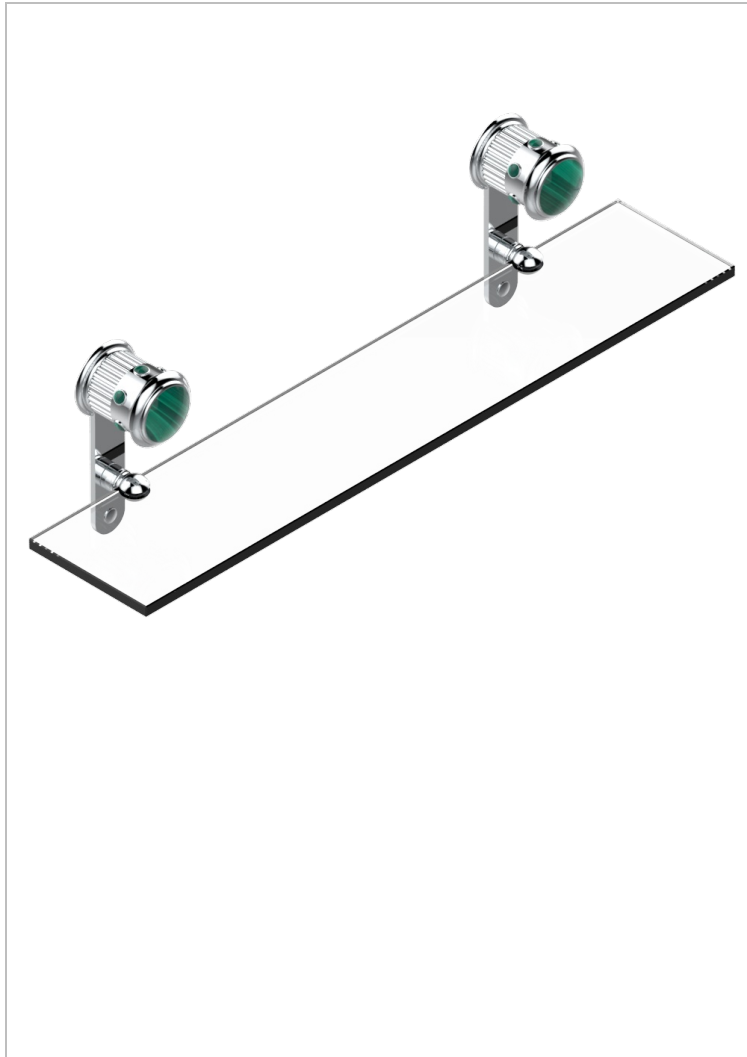

TROCADERO MALACHITE

U7A-564

Glass shelf with brackets

CHARACTERISTIC

- Trocadéro Malachite
- Glass shelf with brackets

AVAILABLE FINITIONS

Black ceram - D30
 Blush PVD - H62
 Brass color PVD - H49
 Brown bronze color PVD - F33
 Chrome polished - A02
 Chrome polished / gold polished - G02

Gold color PVD - H52
 Gold mat - F07
 Gold polished - F01
 Graphite PVD - H64
 Matt Umber PVD - H67
 Matt blush PVD - H60

Matt brass color PVD - H50
 Matt brown bronze color PVD - F34
 Matt chrome (American satin) - C02
 Matt gold color PVD - H53
 Matt graphite PVD - H65
 Matt nickel (American satin) - C01

Matt nickel color PVD - H56
 Nickel antique / Sovereign - H28
 Nickel color PVD - H55
 Nickel polished - B01
 Soft gold - F30
 Soft matt gold - F31

Umber PVD - H66