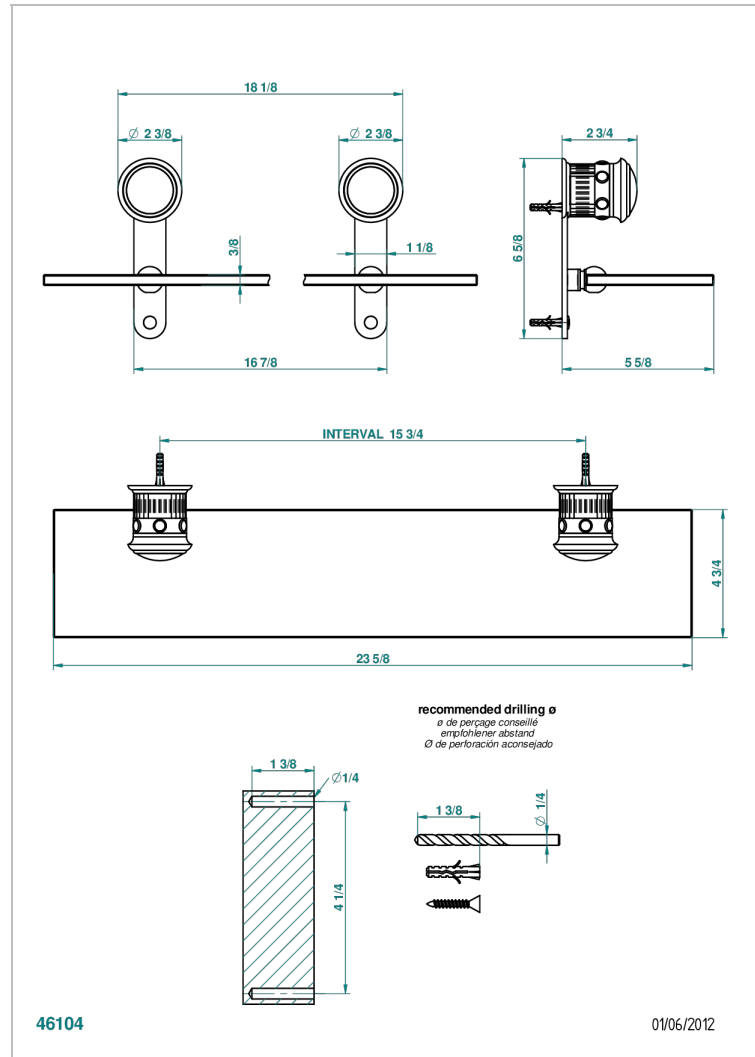

TROCADERO MALACHITE

U7A-564

Glass shelf with brackets

CHARACTERISTIC

- Trocadéro Malachite
- Glass shelf with brackets

AVAILABLE FINITIONS

Black ceram - D30
 Blush PVD - H62
 Brass color PVD - H49
 Brown bronze color PVD - F33
 Chrome polished - A02
 Chrome polished / gold polished - G02