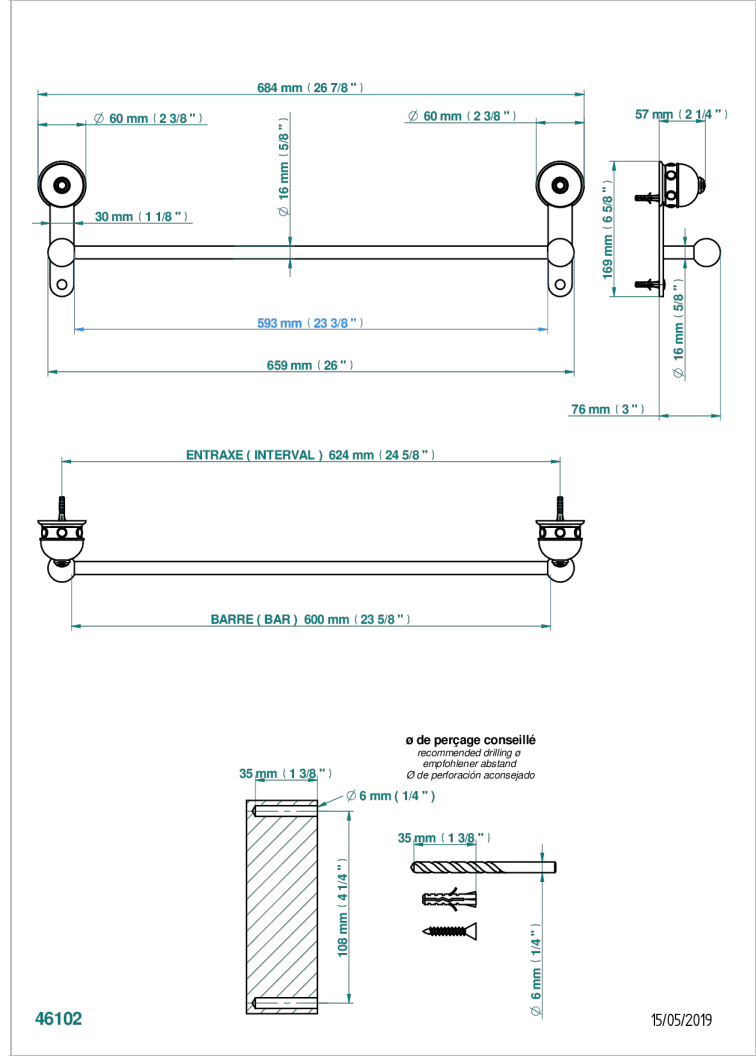

SULLY LAPIS LAZULI

A1W-514/60

Towel bar, 24" long

CHARACTERISTIC

- Sully Lapis Lazuli
- Towel bar, 24" long

AVAILABLE FINITIONS

Black ceram - D30
Blush PVD - H62
Brass color PVD - H49
Brown bronze color PVD - F33
Chrome polished - A02
Chrome polished / gold polished - G02