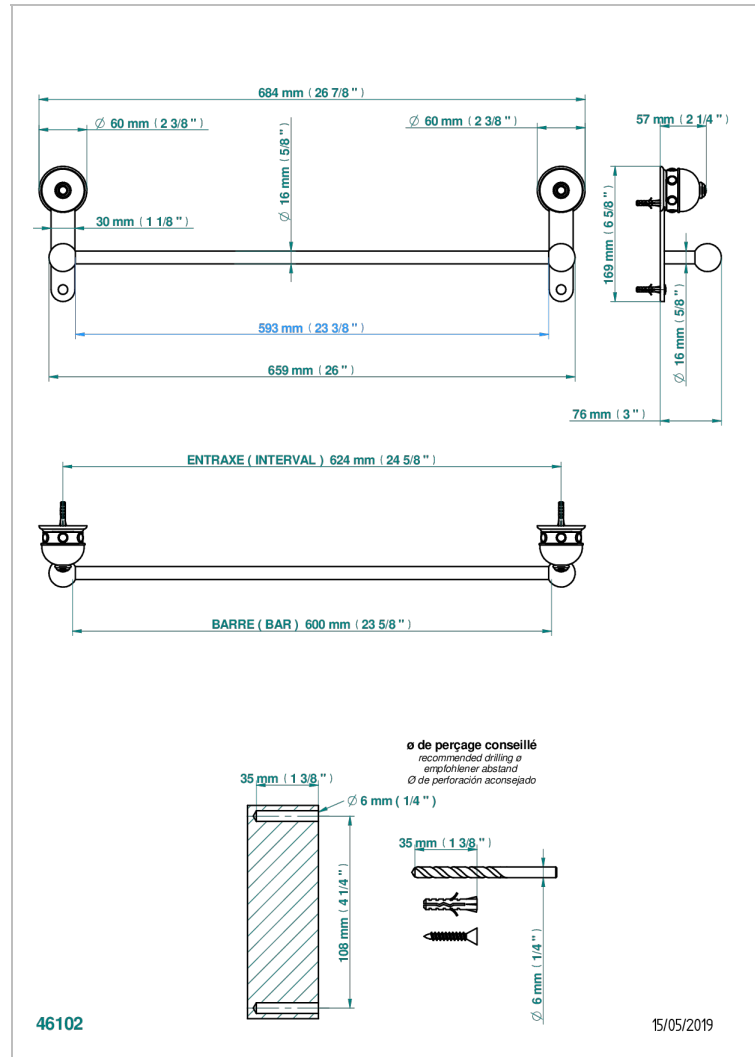

SULLY LAPIS LAZULI

A1W-514/60

Single towel rail, fixed rail, length: 600 mm

CHARACTERISTIC

- Sully Lapis Lazuli
- Single towel rail, fixed rail, length: 600 mm

AVAILABLE FINITIONS

Antique nickel - H28
Black ceram - D30
Blush PVD - H62
Brass color PVD - H49
Brown bronze color PVD - F33
Gold color PVD - H52