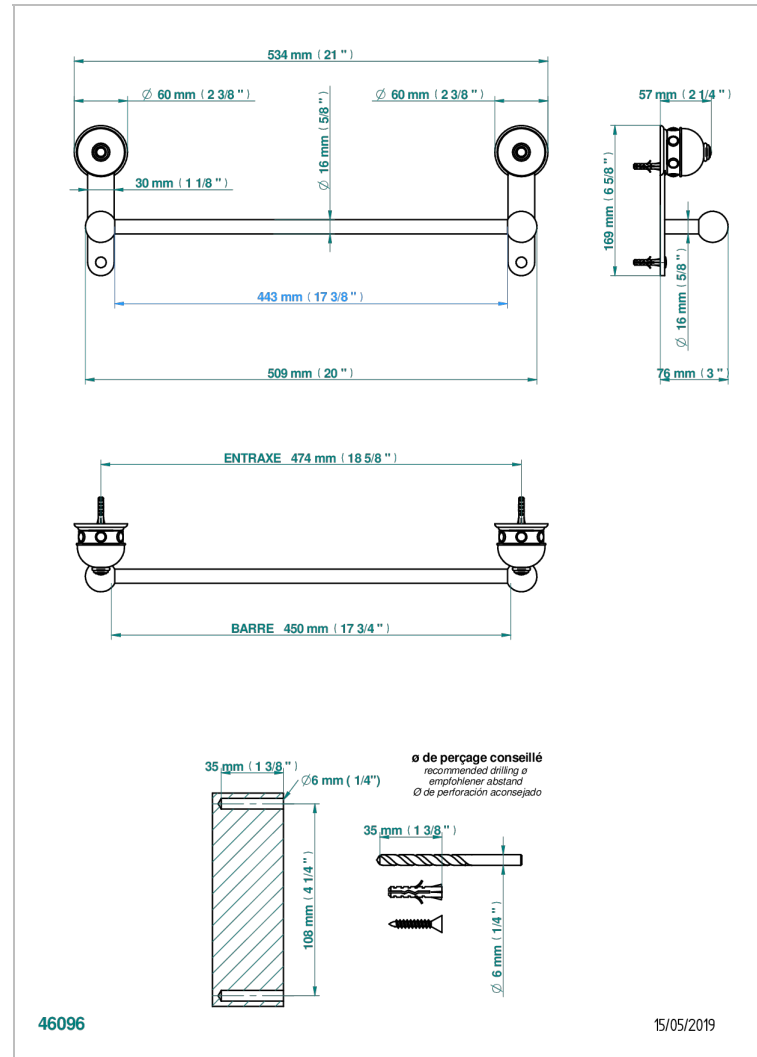

SULLY LAPIS LAZULI

A1W-514/45

Single towel rail, fixed rail, length: 450 mm

THG[®]
PARIS

CARACTERÍSTICAS

- Sully Lapis Lazuli
- Single towel rail, fixed rail, length: 450 mm

ACABADOS DISPONIBLES

Cerámica negra mate - D30
Cromo - A02
Cromo / dorado - G02
Cromo mate - C02
Dorado - F01
Dorado mate - F07