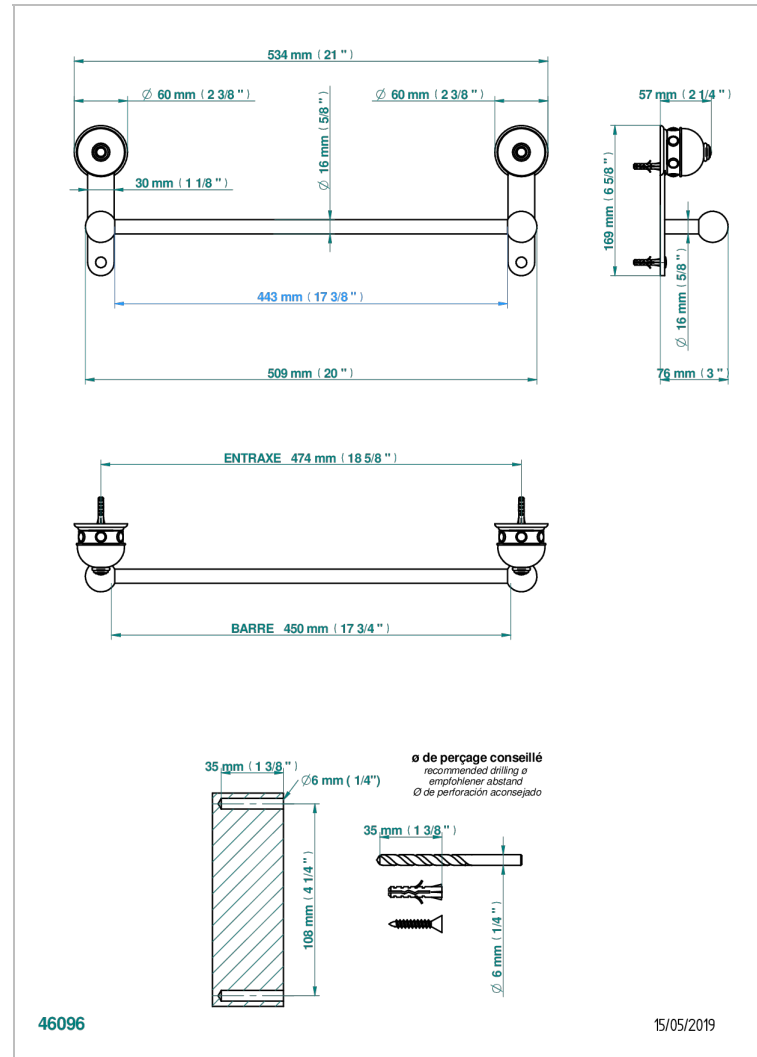

SULLY LAPIS LAZULI

A1W-514/45

Towel bar, 18" long

THG[®]
PARIS

CHARACTERISTIC

- Sully Lapis Lazuli
- Towel bar, 18" long

AVAILABLE FINITIONS

Black ceram - D30
Blush PVD - H62
Brass color PVD - H49
Brown bronze color PVD - F33
Chrome polished - A02
Chrome polished / gold polished - G02