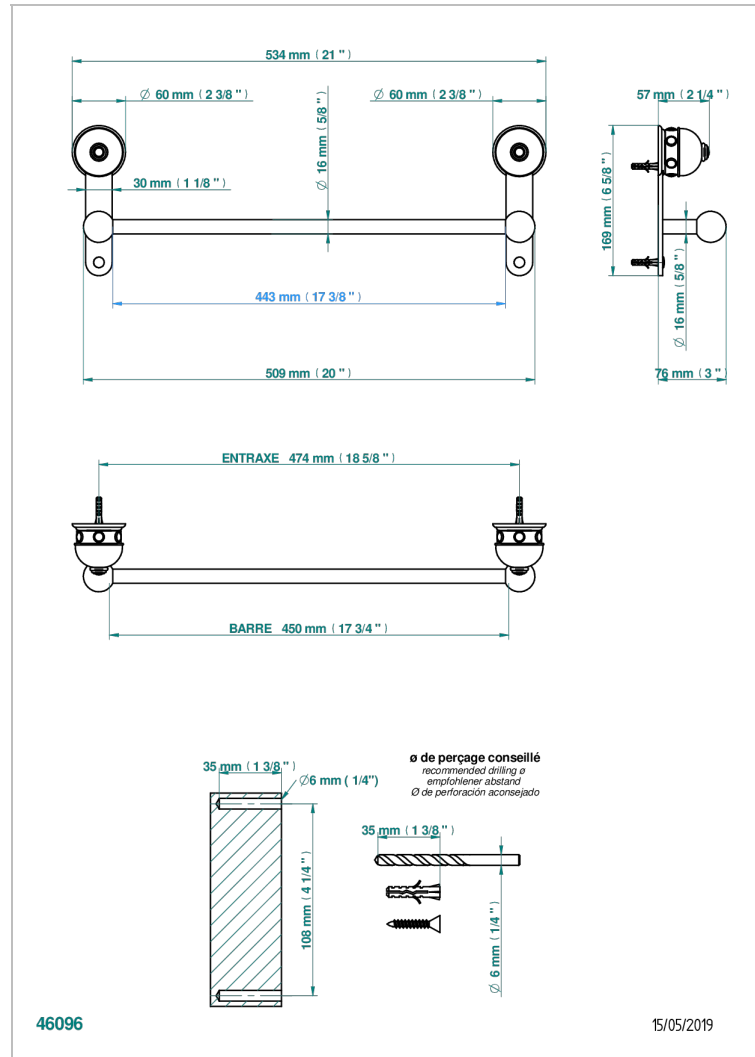

# SULLY LAPIS LAZULI

A1W-514/45

Single towel rail, fixed rail, length: 450 mm

## CHARACTERISTIC

- Sully Lapis Lazuli
- Single towel rail, fixed rail, length: 450 mm