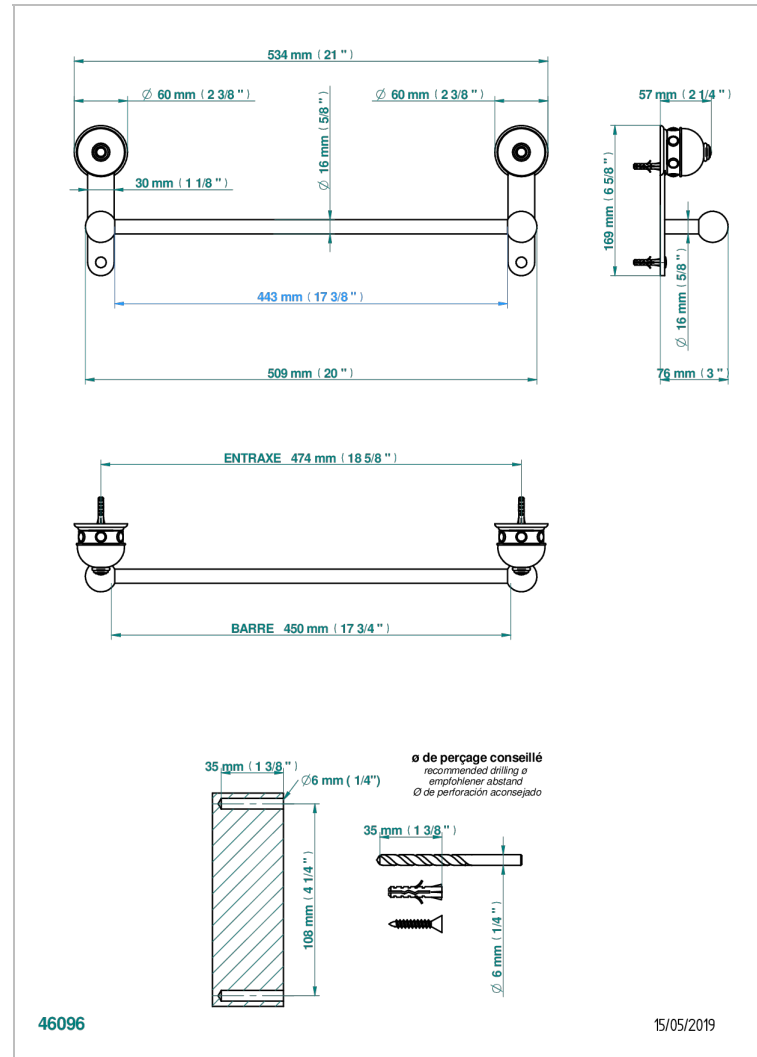

# SULLY LAPIS LAZULI

A1W-514/45

Single towel rail, fixed rail, length: 450 mm

THG<sup>®</sup>  
PARIS

## CARACTERÍSTICAS

- Sully Lapis Lazuli
- Single towel rail, fixed rail, length: 450 mm