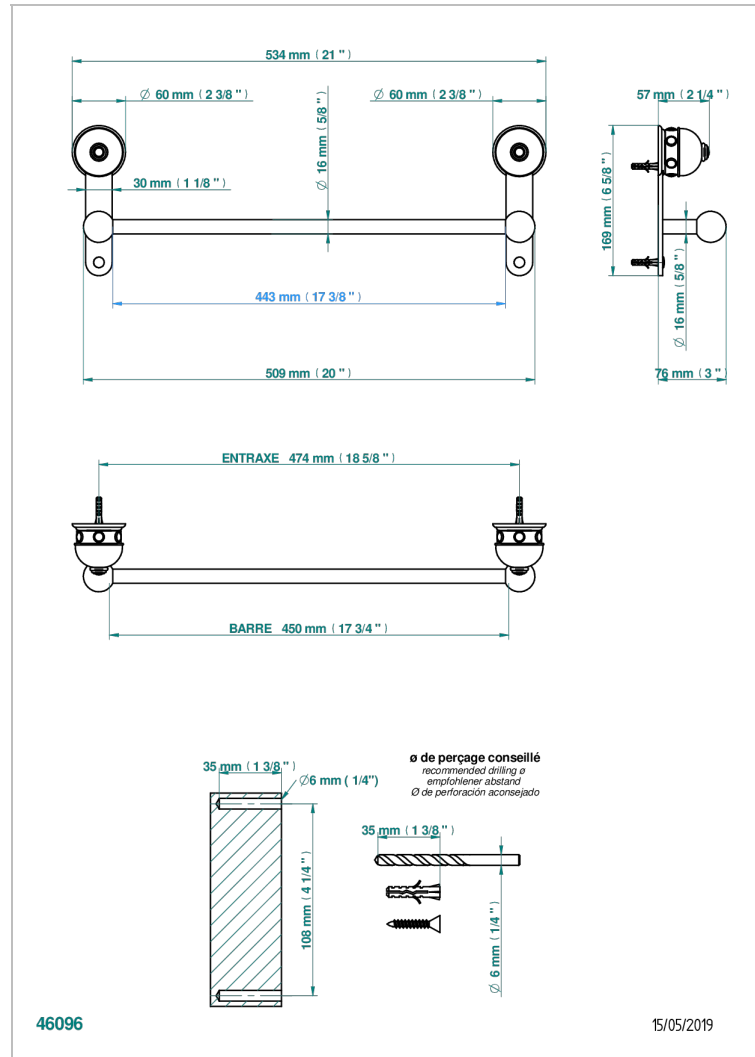

SULLY LAPIS LAZULI

A1W-514/45

Single towel rail, fixed rail, length: 450 mm

CHARACTERISTIC

- Sully Lapis Lazuli
- Single towel rail, fixed rail, length: 450 mm

AVAILABLE FINITIONS

Antique nickel - H28
Black ceram - D30
Blush PVD - H62
Brass color PVD - H49
Brown bronze color PVD - F33
Gold color PVD - H52