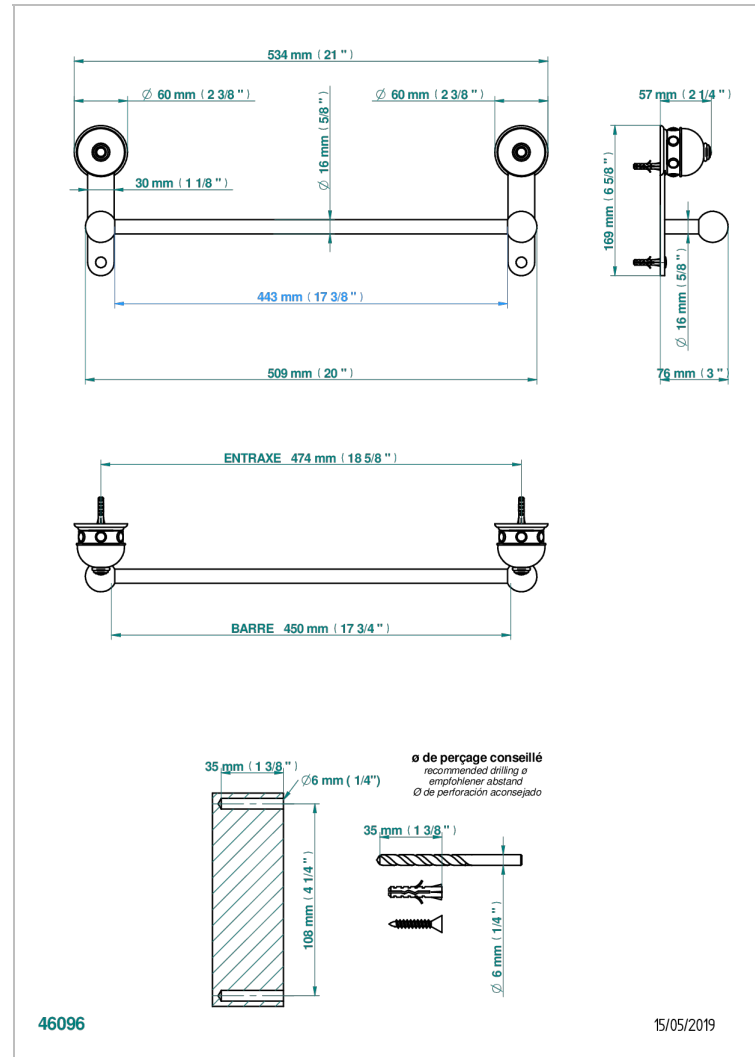

# SULLY LAPIS LAZULI

A1W-514/45

Single towel rail, fixed rail, length: 450 mm

THG<sup>®</sup>  
PARIS

## CARACTERÍSTICAS

- Sully Lapis Lazuli
- Single towel rail, fixed rail, length: 450 mm