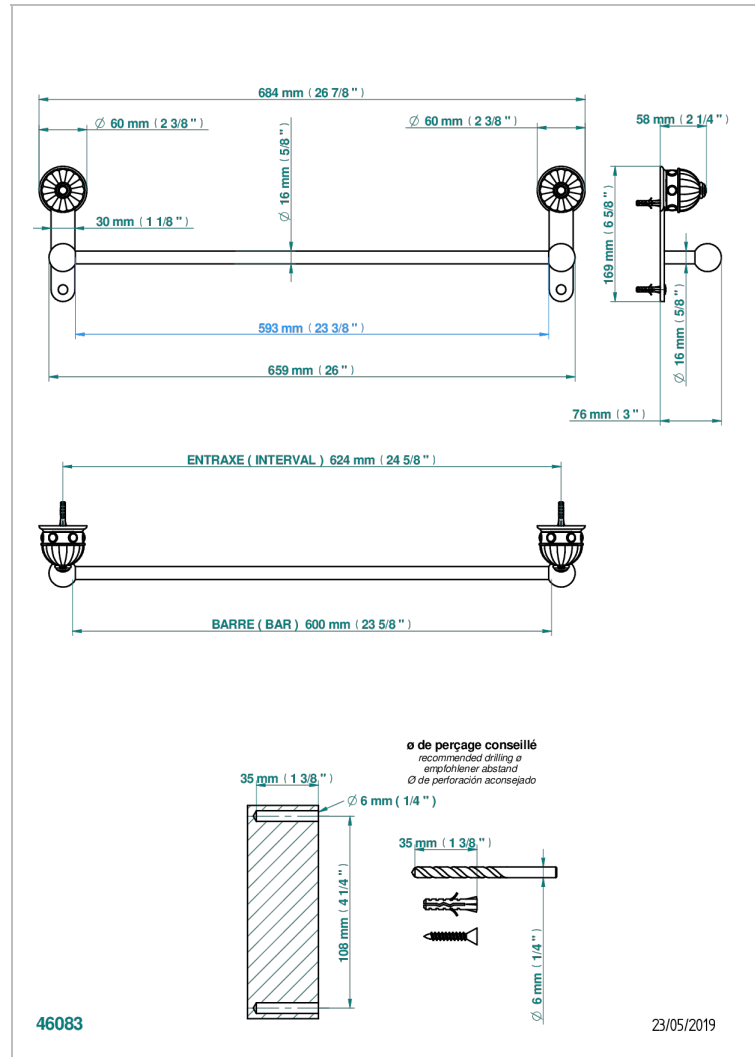

CHEVERNY BLACK ONYX

U1V-514/60

Towel bar, 24" long

THG[®]
PARIS

CHARACTERISTIC

- Cheverny black Onyx
- Towel bar, 24" long

AVAILABLE FINITIONS

Black ceram - D30
Blush PVD - H62
Brass color PVD - H49
Brown bronze color PVD - F33
Chrome polished - A02
Chrome polished / gold polished - G02