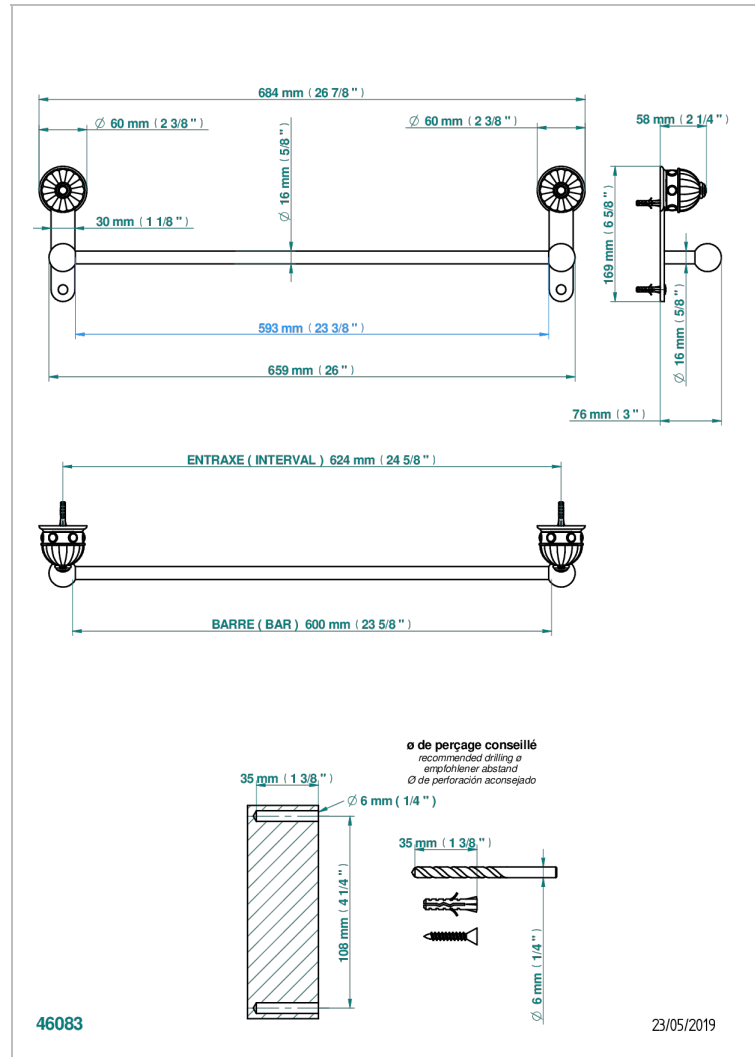

CHEVERNY BLACK ONYX

U1V-514/60

Single towel rail, fixed rail, length: 600 mm

CHARACTERISTIC

- Cheverny black Onyx
- Single towel rail, fixed rail, length: 600 mm

AVAILABLE FINITIONS

Antique nickel - H28
Black ceram - D30
Blush PVD - H62
Brass color PVD - H49
Brown bronze color PVD - F33
Gold color PVD - H52