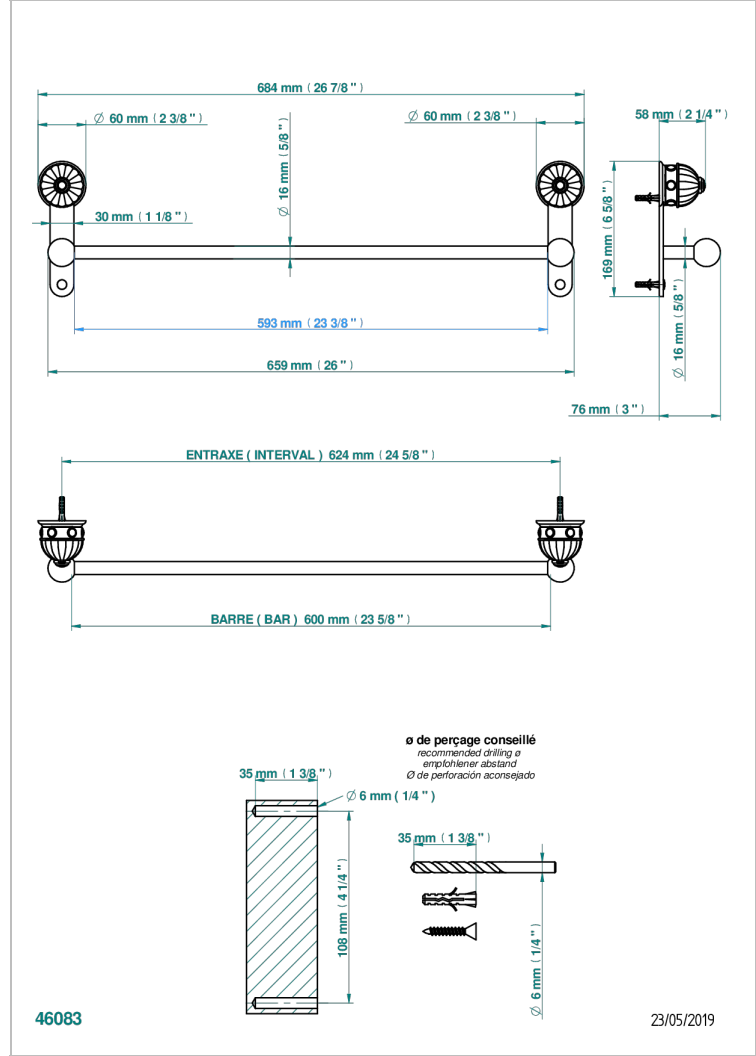

AMBOISE BLACK ONYX

A1M-514/60

Towel bar, 24" long

CHARACTERISTIC

- Amboise Black Onyx
- Towel bar, 24" long

AVAILABLE FINITIONS

Black ceram - D30
Blush PVD - H62
Brass color PVD - H49
Brown bronze color PVD - F33
Chrome polished - A02
Chrome polished / gold polished - G02